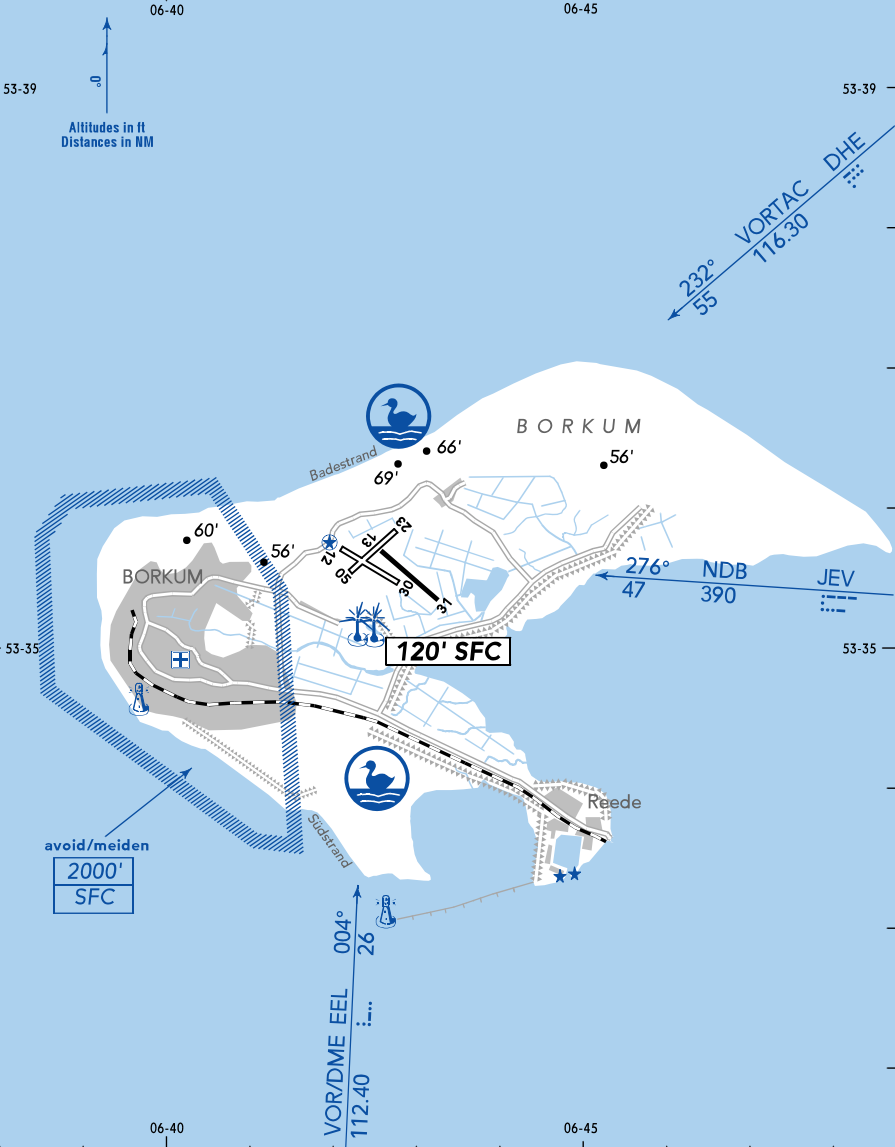

EDWR

Elev **3'** / 1m

N53 35.7
E006 42.6

0.54 NM E Borkum

(AFIS) 15 NM/3000' SFC VDF

BORKUM INFO **123.00** (en, ge)

RWY	ILS	RWY	ILS

SCALE 1:100 000

15

10

5

km

8

7

6

5

4

3

2

1

NM

Altitudes in ft
Distances in NM

Digital Geography Europe: B.V.
©2001 AND Data Sweden
©2001 AND Data Ireland Limited.