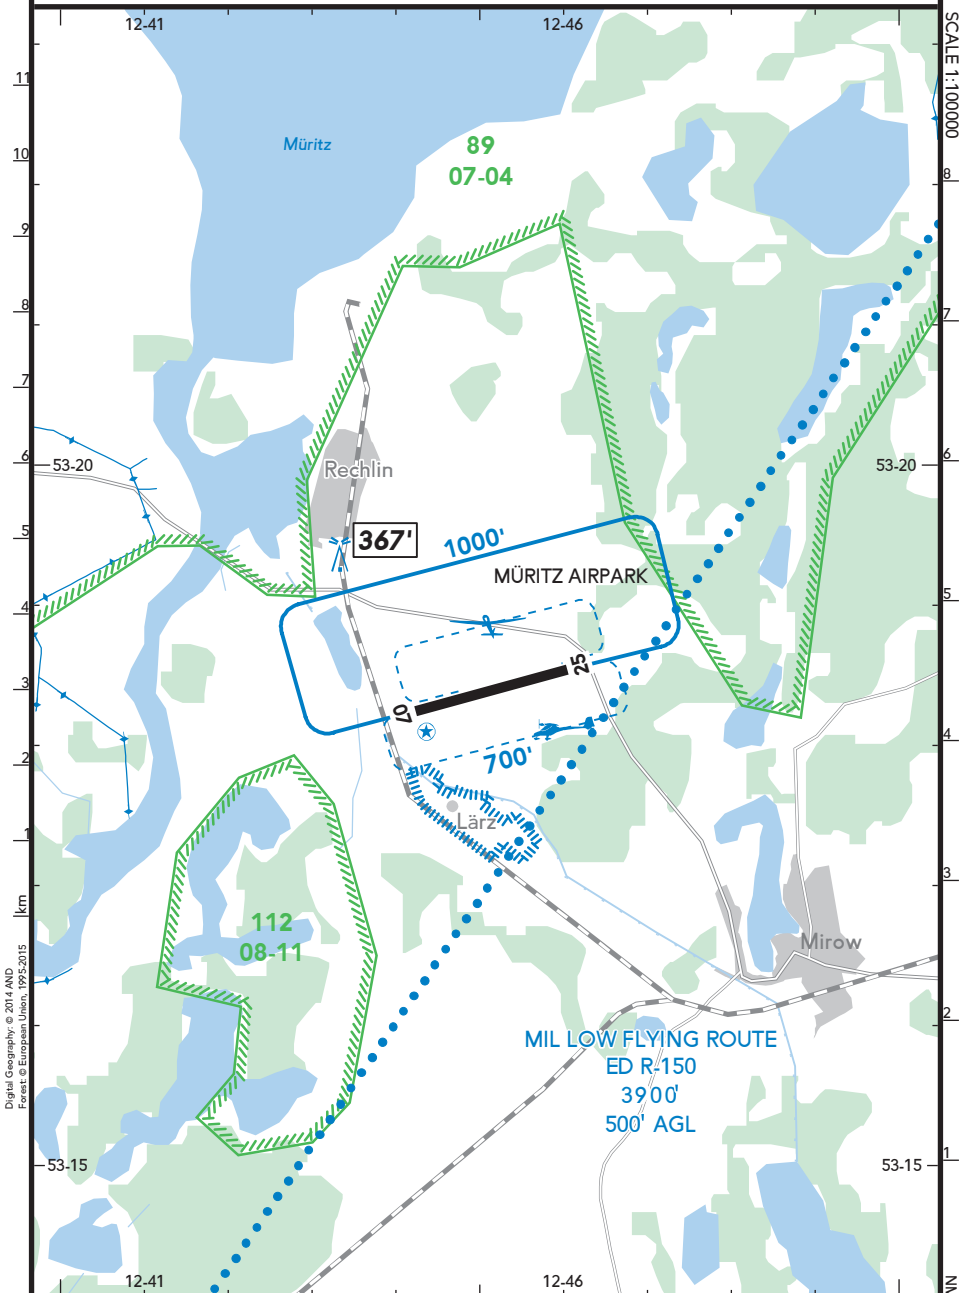

EDAX
MÜRITZ AIRPARK

13 JAN 17 (19-1)

MÜRITZ AIRPARK
GERMANY

VAR 3-E

SCALE 1:100000

6

5

4

3

2

1

0

1

2

NM

LOCATION
Elev **220'** /67m
N53 18.3 E012 45.1

FIS
BREMEN INFORMATION **132.650**

AFIS
MÜRITZ INFO **129.975⁽¹⁾** (ge)

⁽¹⁾ 15 NM / 3000' AGL

BRIEFING STRIP™