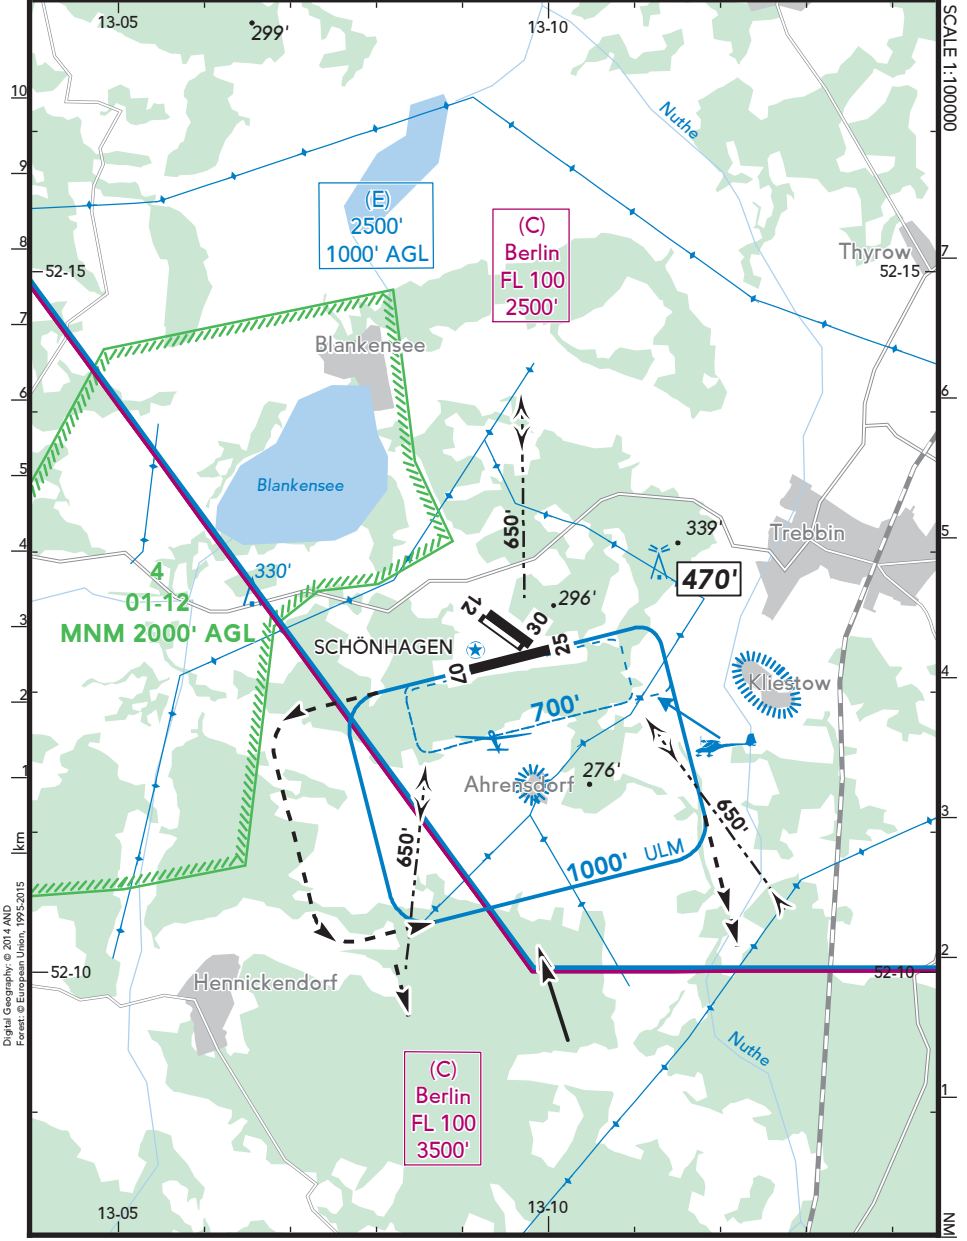

VAR 3-E

SCALE 1:100000

NM

BRIEFING STRIP

LOCATION Elev 135' /41m N52 12.2 E013 09.6	FIS BREMEN INFORMATION 132.650⁽²⁾

AFIS
SCHÖNHAGEN INFO 131.150^{(1) (3)} (ge, en)

⁽¹⁾ VDF   ⁽²⁾ also Berlin C Airspace   ⁽³⁾ 25 NM / 4000' AGL