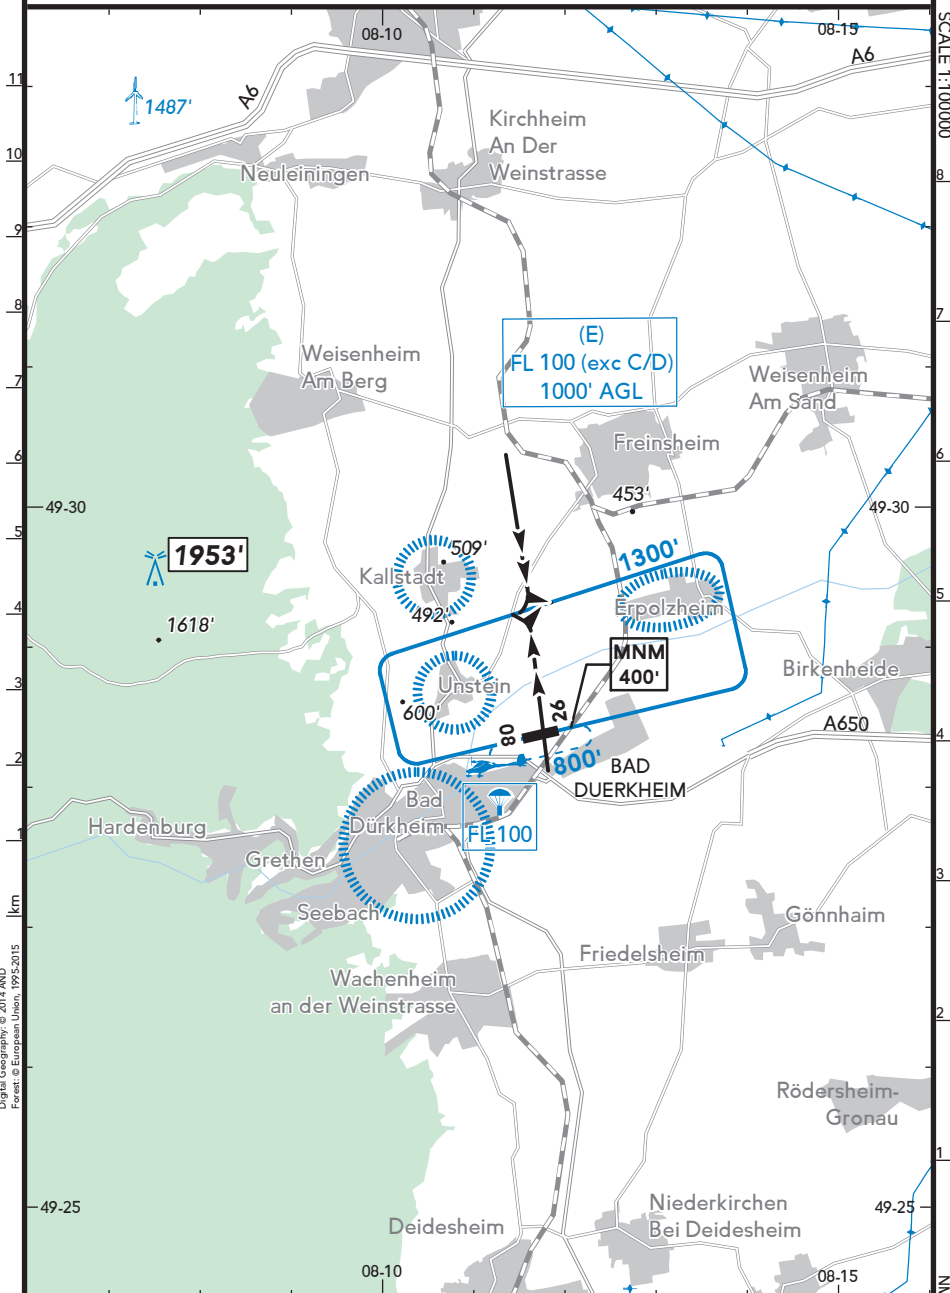

BRIEFING STRIP™

LOCATION
Elev 351' / 107m
N49 28.4 E008 11.8

FIS
LANGEN INFORMATION 123.525

AFIS
DUERKHEIM INFO 122.400⁽¹⁾ (ge, en)

⁽¹⁾ MAX 15 NM / 3000' AGL

VAR 1-E

SCALE 1:100000