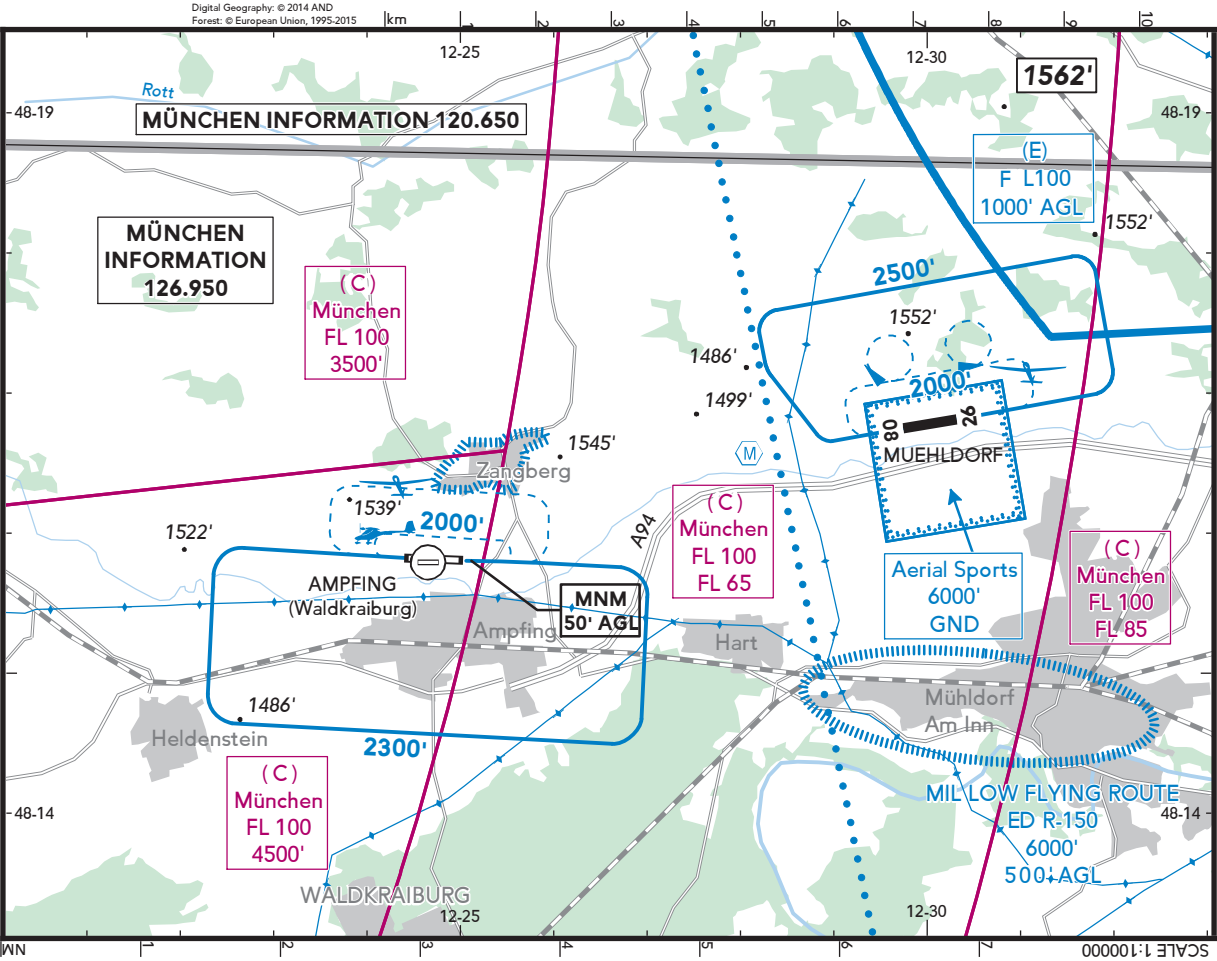

EDMY
MUEHLDORF

22 SEP 17 (19.1)

MUEHLDORF
GERMANY

BRIEFING STRIP™

LOCATION
Elev 1331' / 406m
N48 16.8 E012 30.1

FIS
MÜNCHEN INFORMATION 126.950

AIRSPACE
MÜNCHEN RADAR 131.225⁽¹⁾

A/FIS
MUEHLDORF INFO 119.775⁽²⁾ (ge)
⁽¹⁾ München (C) Airspace
⁽²⁾ 15 NM / 3000' AGL

VAR 3°E

CHANGES: New Layout - VAR - Airspace.

© JEPPERSEN, 2017. ALL RIGHTS RESERVED