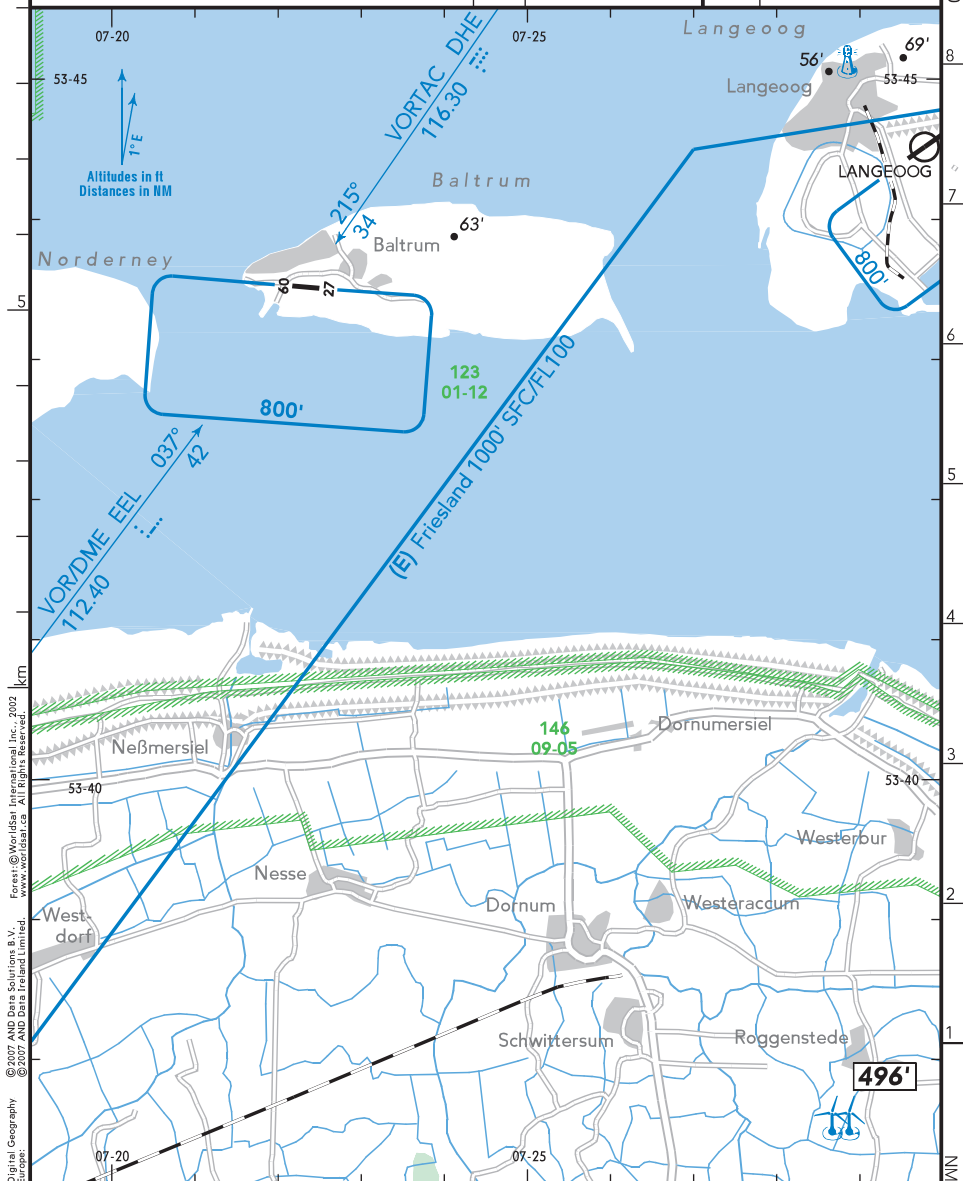

EDWZ

Elev 7' / 2 m

N53 43.5

E007 22.3

0.2 NM SE Baltrum

(AFIS) MAX 15 NM / 3000' SFC

BALTRUM INFO **123.05** (ge)

RWY	ILS	RWY	ILS

SCALE 1:100 000