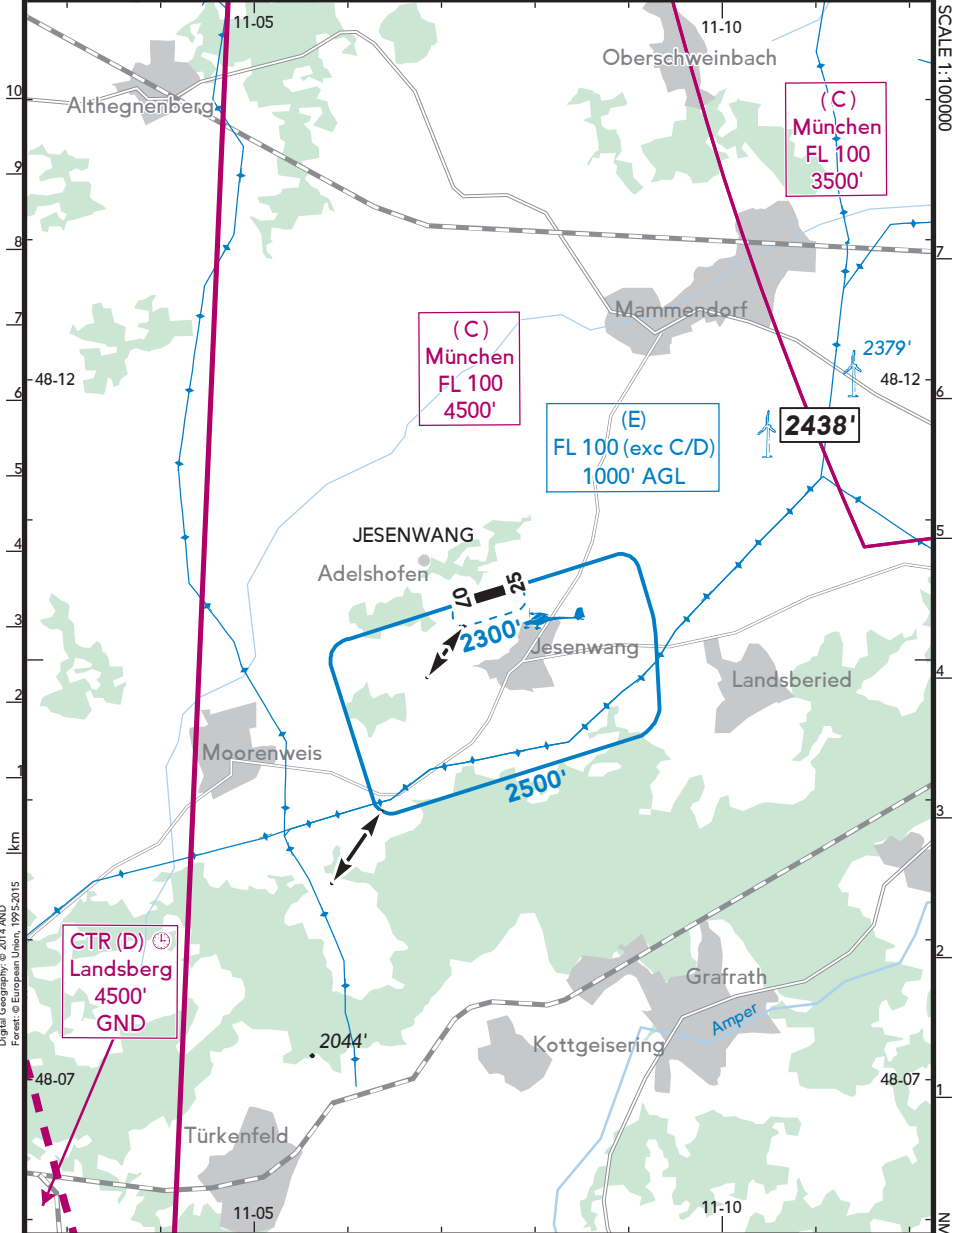

EDMJ

JESEWANG
GERMANY

JESEWANG

07 APR 17 (19-1)

BRIEFING STRIP™

LOCATION Elev 1861' /567m N48 10.5 E011 07.5	FIS MÜNCHEN INFORMATION 126.950	AIRSPACE MÜNCHEN RADAR 131.225⁽¹⁾
AFIS JESEWANG INFO 120.050⁽²⁾ (ge)		

VAR 3°E

⁽¹⁾ München (C) Airspace   ⁽²⁾ 15 NM / 3000' AGL

SCALE 1:100000

CHANGES: New Layout - VAR - Airspace.

© JEPPESEN, 2017. ALL RIGHTS RESERVED