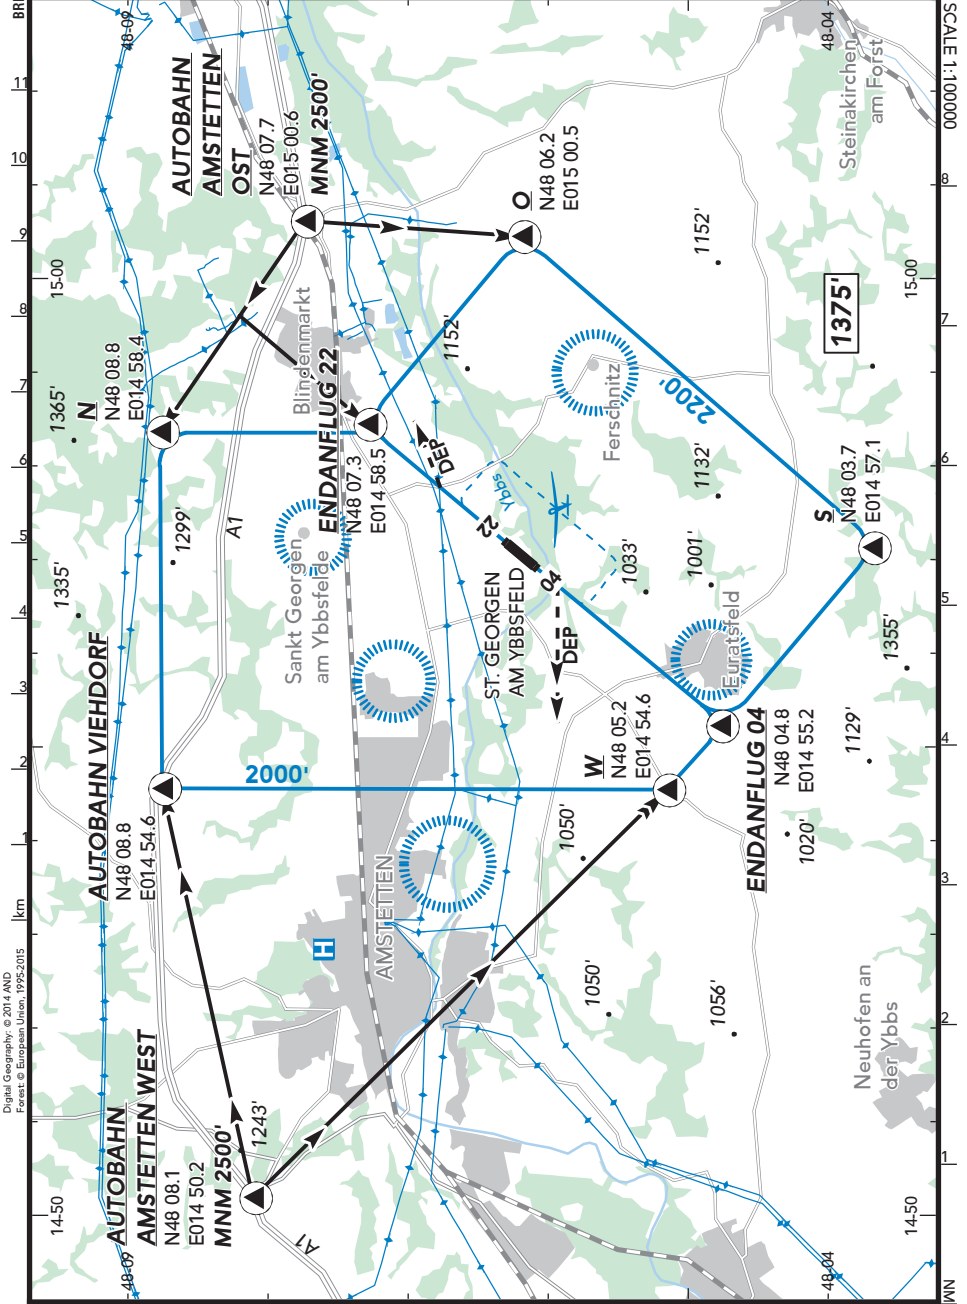

VAR 3+E SCALE 1:100000

LOCATION Elev 827' /252m N48 06.2 E014 57.0	FIS WIEN INFORMATION 124.400	AFIS ST. GEORGEN 122.400

BRIEFING STRIP™