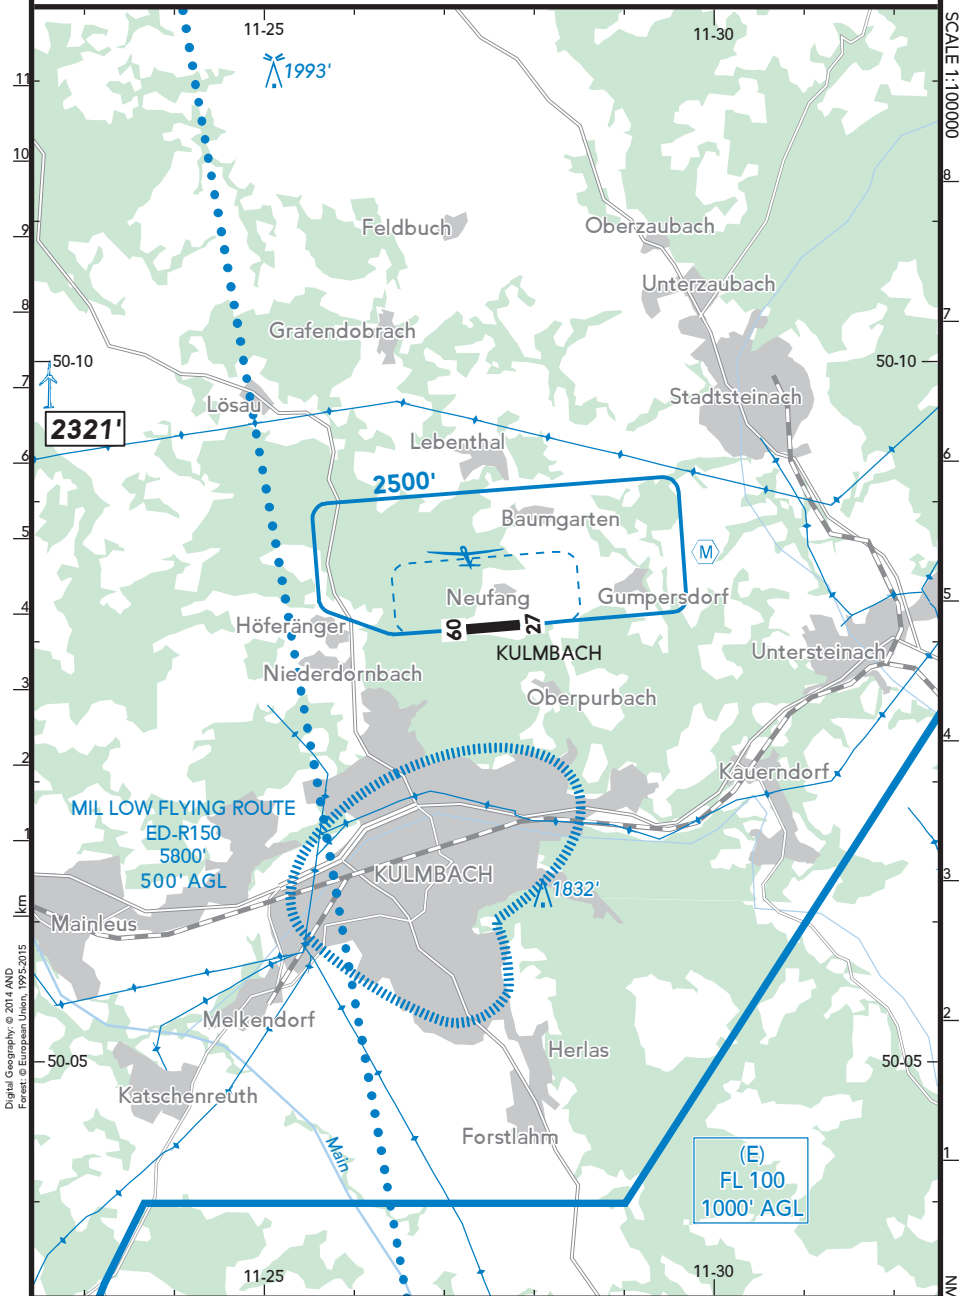

EDQK

KULMBACH

01 JUN 18 (19-1)

KULMBACH GERMANY

VAR 3+E

SCALE 1:100000

NM

LOCATION
Elev 1660' /506m
N50 08.1 E011 27.5

FIS
LANGEN INFORMATION 125.800

AFIS
KULMBACH INFO 118.530⁽¹⁾ (ge)

⁽¹⁾ 15 NM / 3000' AGL