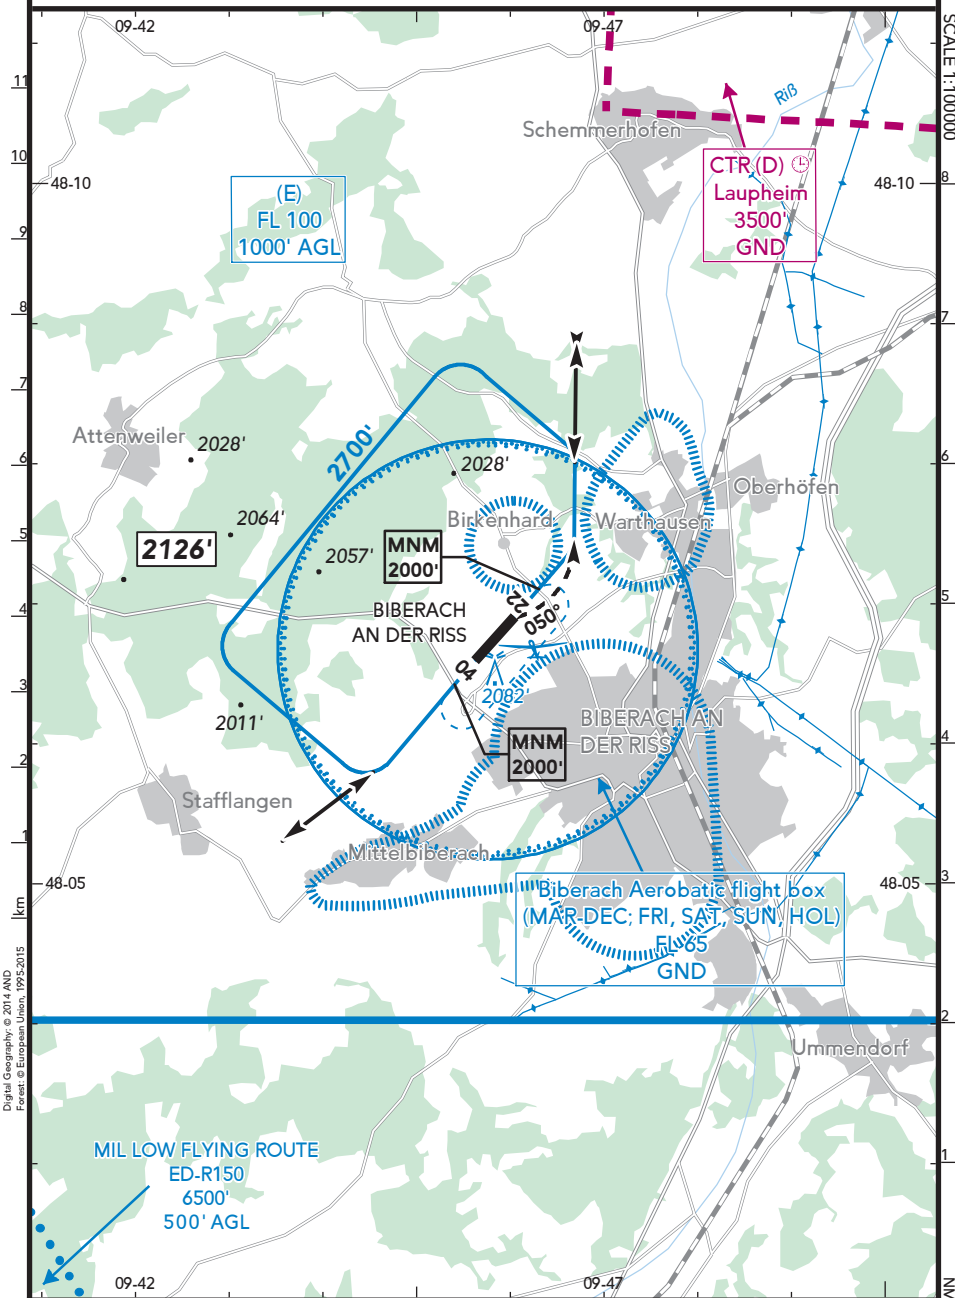

VAR 3eE

SCALE 1:100000

6

5

4

3

2

1

0

1

2

3

4

NM

BRIEFING STRIP™

LOCATION Elev 1903' /580m N48 06.7 E009 45.8	FIS LANGEN INFORMATION 128.950	AFIS BIBERACH INFO 120.535⁽¹⁾ (ge, en)

(1) 15 NM / 3000' AGL