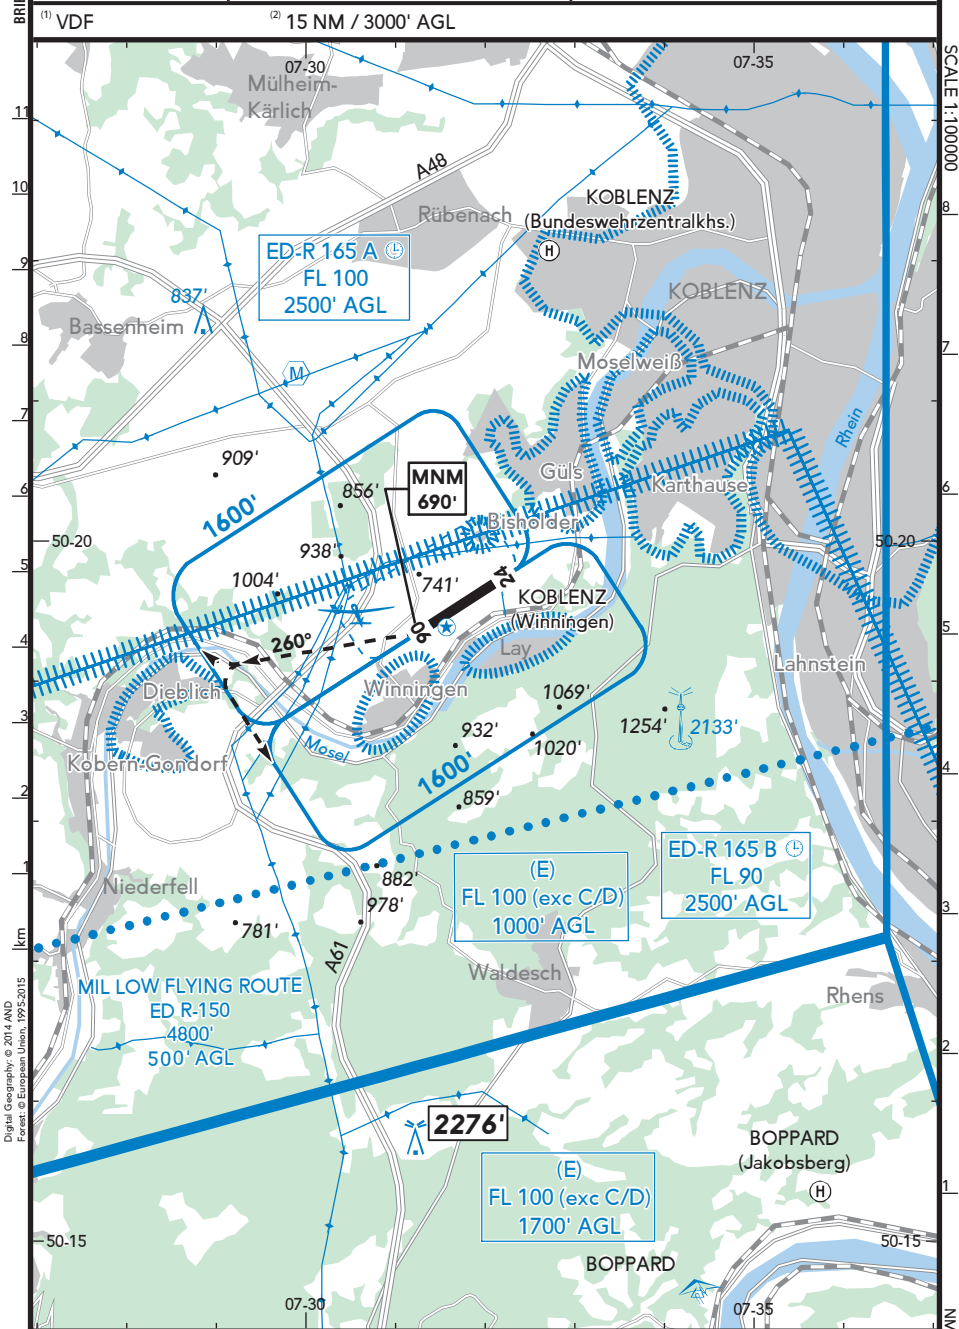

LOCATION Elev 640' / 195m N50 19.5 E007 31.7	FIS LANGEN INFORMATION 123.525	AFIS KOBLENZ INFO 122.655⁽¹⁾ ⁽²⁾ (ge, en)
	(1) VDF (2) 15 NM / 3000' AGL