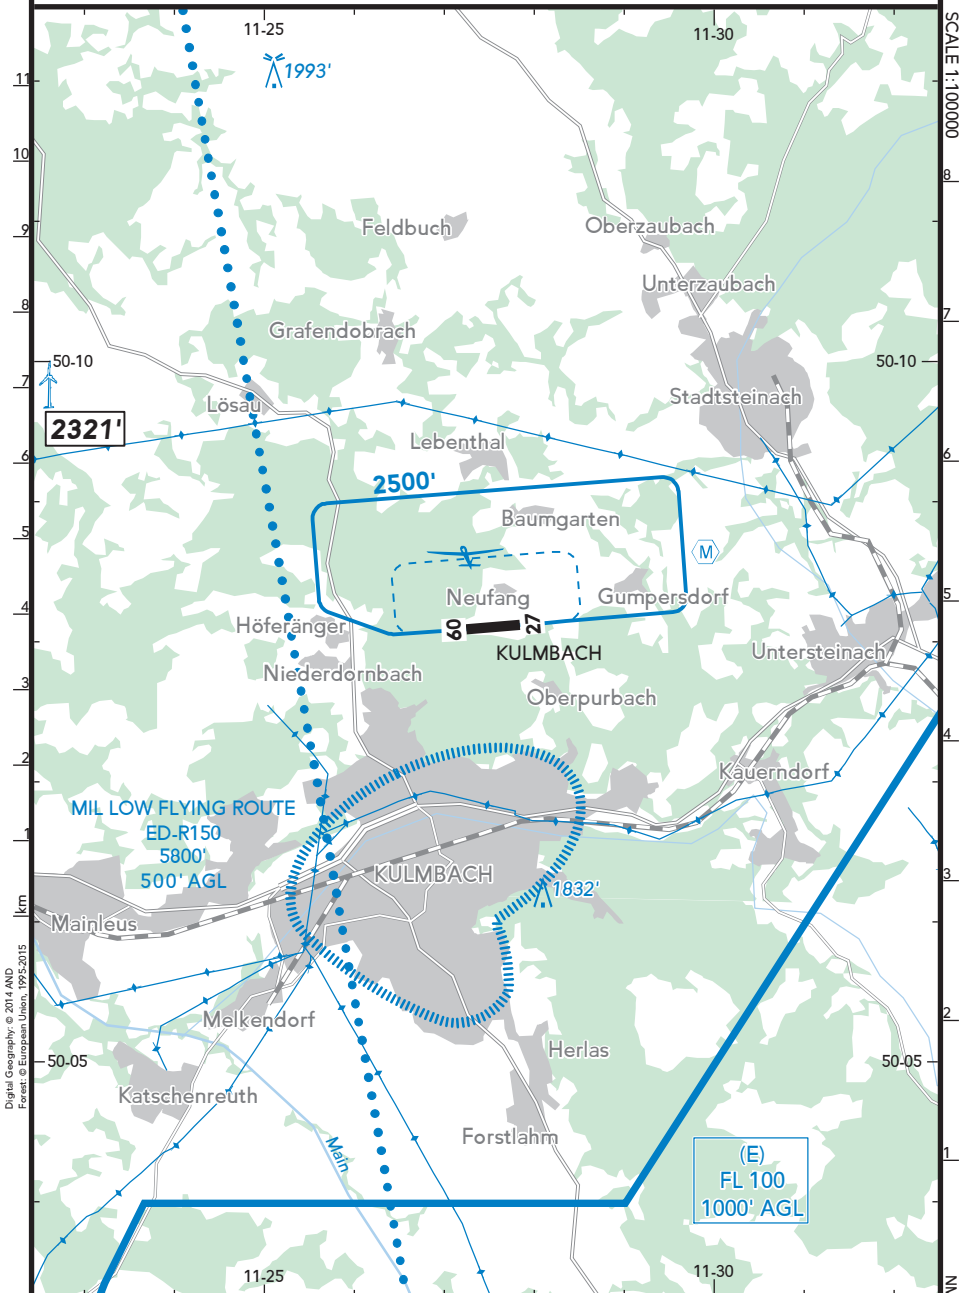

EDQK

KULMBACH

01 JUN 18 (19-1)

KULMBACH GERMANY

VAR 3+E

SCALE 1:100000

NM

LOCATION
Elev 1660' /506m
N50 08.1 E011 27.5

FIS
LANGEN INFORMATION 125.800

AFIS
KULMBACH INFO 118.530⁽¹⁾ (ge)

⁽¹⁾ 15 NM / 3000' AGL