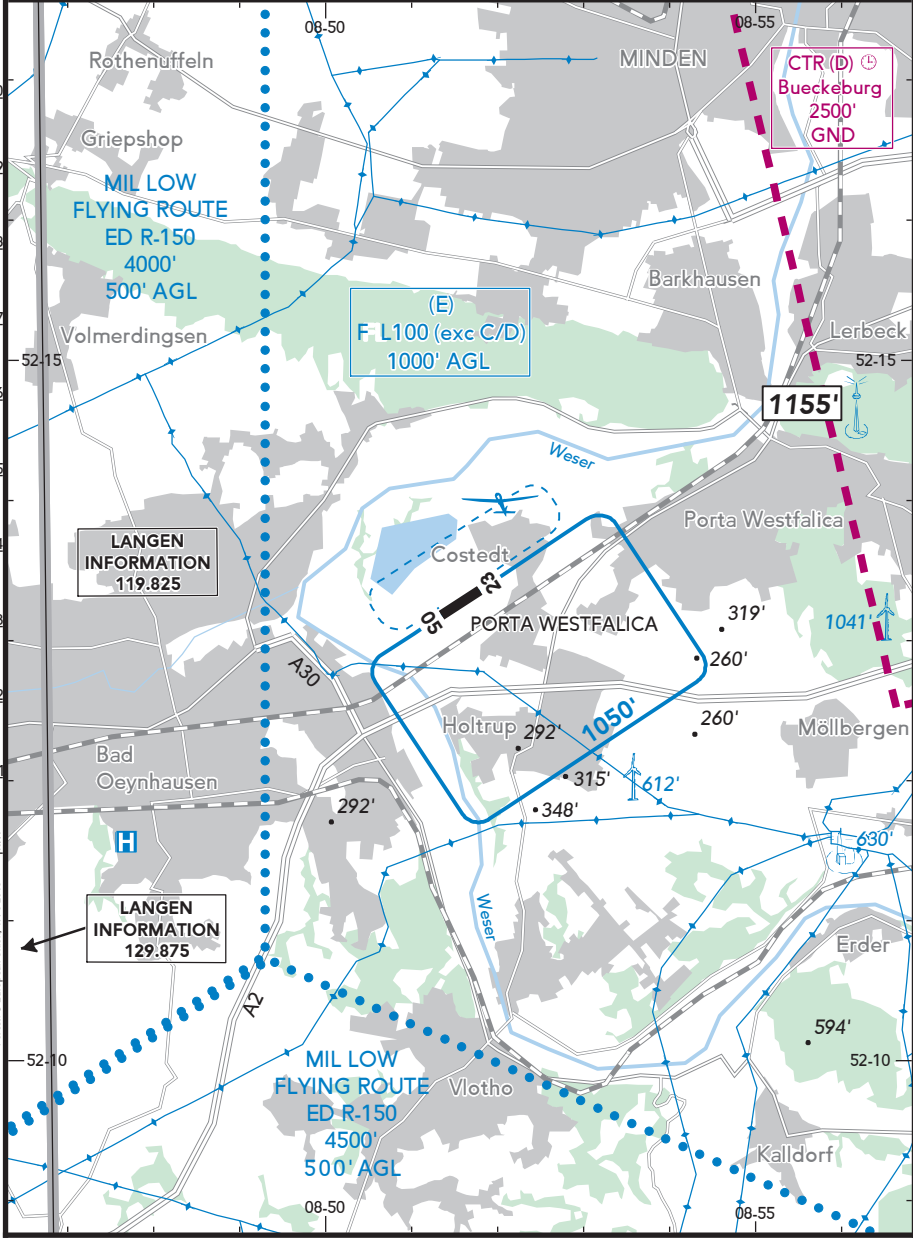

BRIEFING STRIP™

LOCATION Elev 148' /45m N52 13.3 E008 51.8	FIS LANGEN INFORMATION 119.825	AIRSPACE BUECKEBURG TOWER 122.100⁽¹⁾

AFIS
PORTA INFO 130.640 (ge)

⁽¹⁾ Bueckeburg CTR

VAR 2°E

SCALE 1:1,000,000

NM