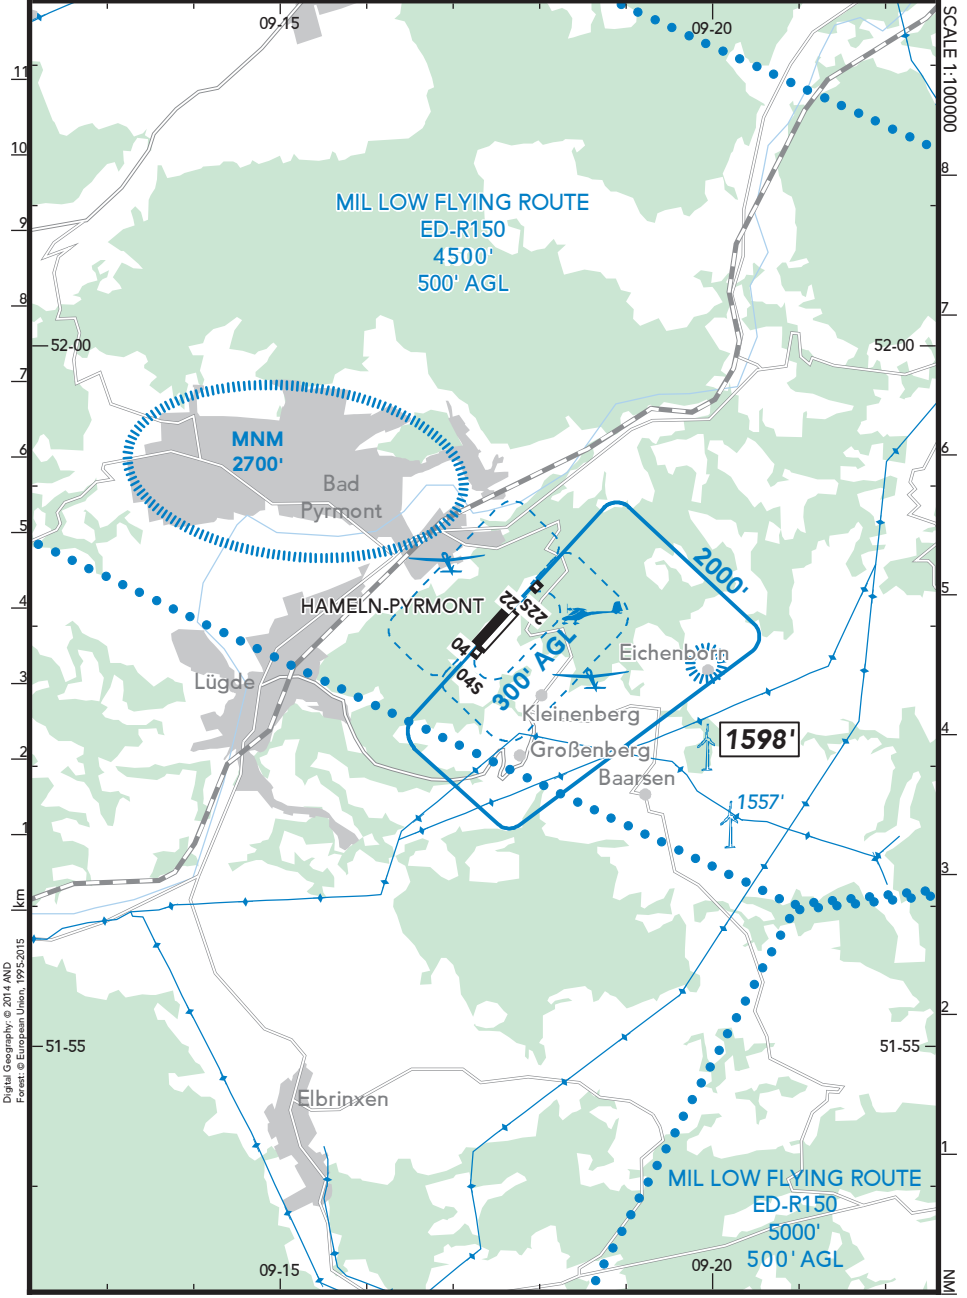

EDVV

HAMELN-PYRMONT

HAMELN-PYRMONT

03 APR 20 (19-1)

GERMANY

VAR 3-E

SCALE 1:100000

NM

BRIEFING STRIP™

LOCATION Elev 1177' / 359m N51 58.1 E009 17.6	FIS LANGEN INFORMATION 119.825	AFIS PYRMONT INFO 121.180⁽¹⁾ (ge)

⁽¹⁾ 15 NM / 3000' AGL

CHANGES: New Layout - Location Name - VAR.

© JEPPESEN, 2020. ALL RIGHTS RESERVED