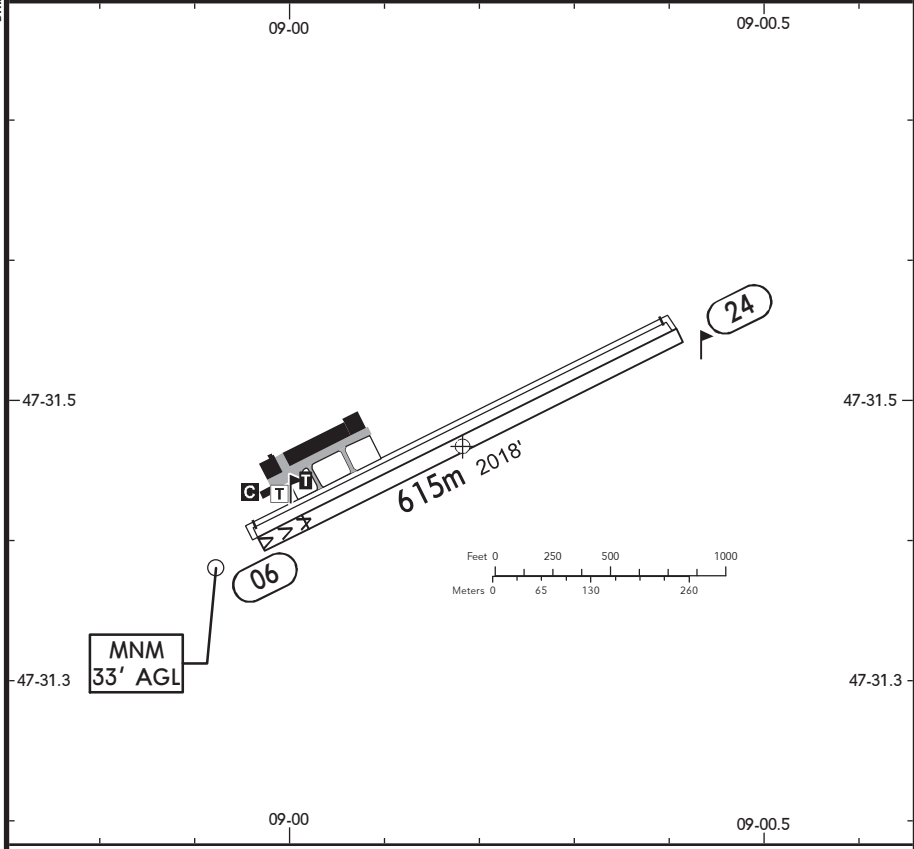

LSZT

JEPPESSEN

LOMMIS

LOMMIS

03 MAY 19 (19-2)

SWITZERLAND

BRIEFING STRIP™

LOCATION Elev 1539' /469m N47 31.5 E009 00.2	AFIS LOMMIS FLUGPLATZ 119.305 (ge)	ADMITTED AIRCRAFT 
---	--	--

SCALE 1:10000

RWY No	Dimension (m) - Surface	TORA (m)	LDA (m)	Strength	Lights
06 (060°) 24 (240°)	615 x 20 Grass	615 550	550 615	0.25 MPa	---

NOTE: Refer to Zürich (LSZH) Area Information.
 Preferential ARR sectors: NORTH and SOUTH, MNM 3500'.
 APCH via 'overhead' to downwind.
 Entry via ARR sector SOUTH MNM 3500' until region downwind. Exit via ARR sector SOUTH MAX 3000' until Münchwilen.
 Radio contact 5 MIN prior ETA.