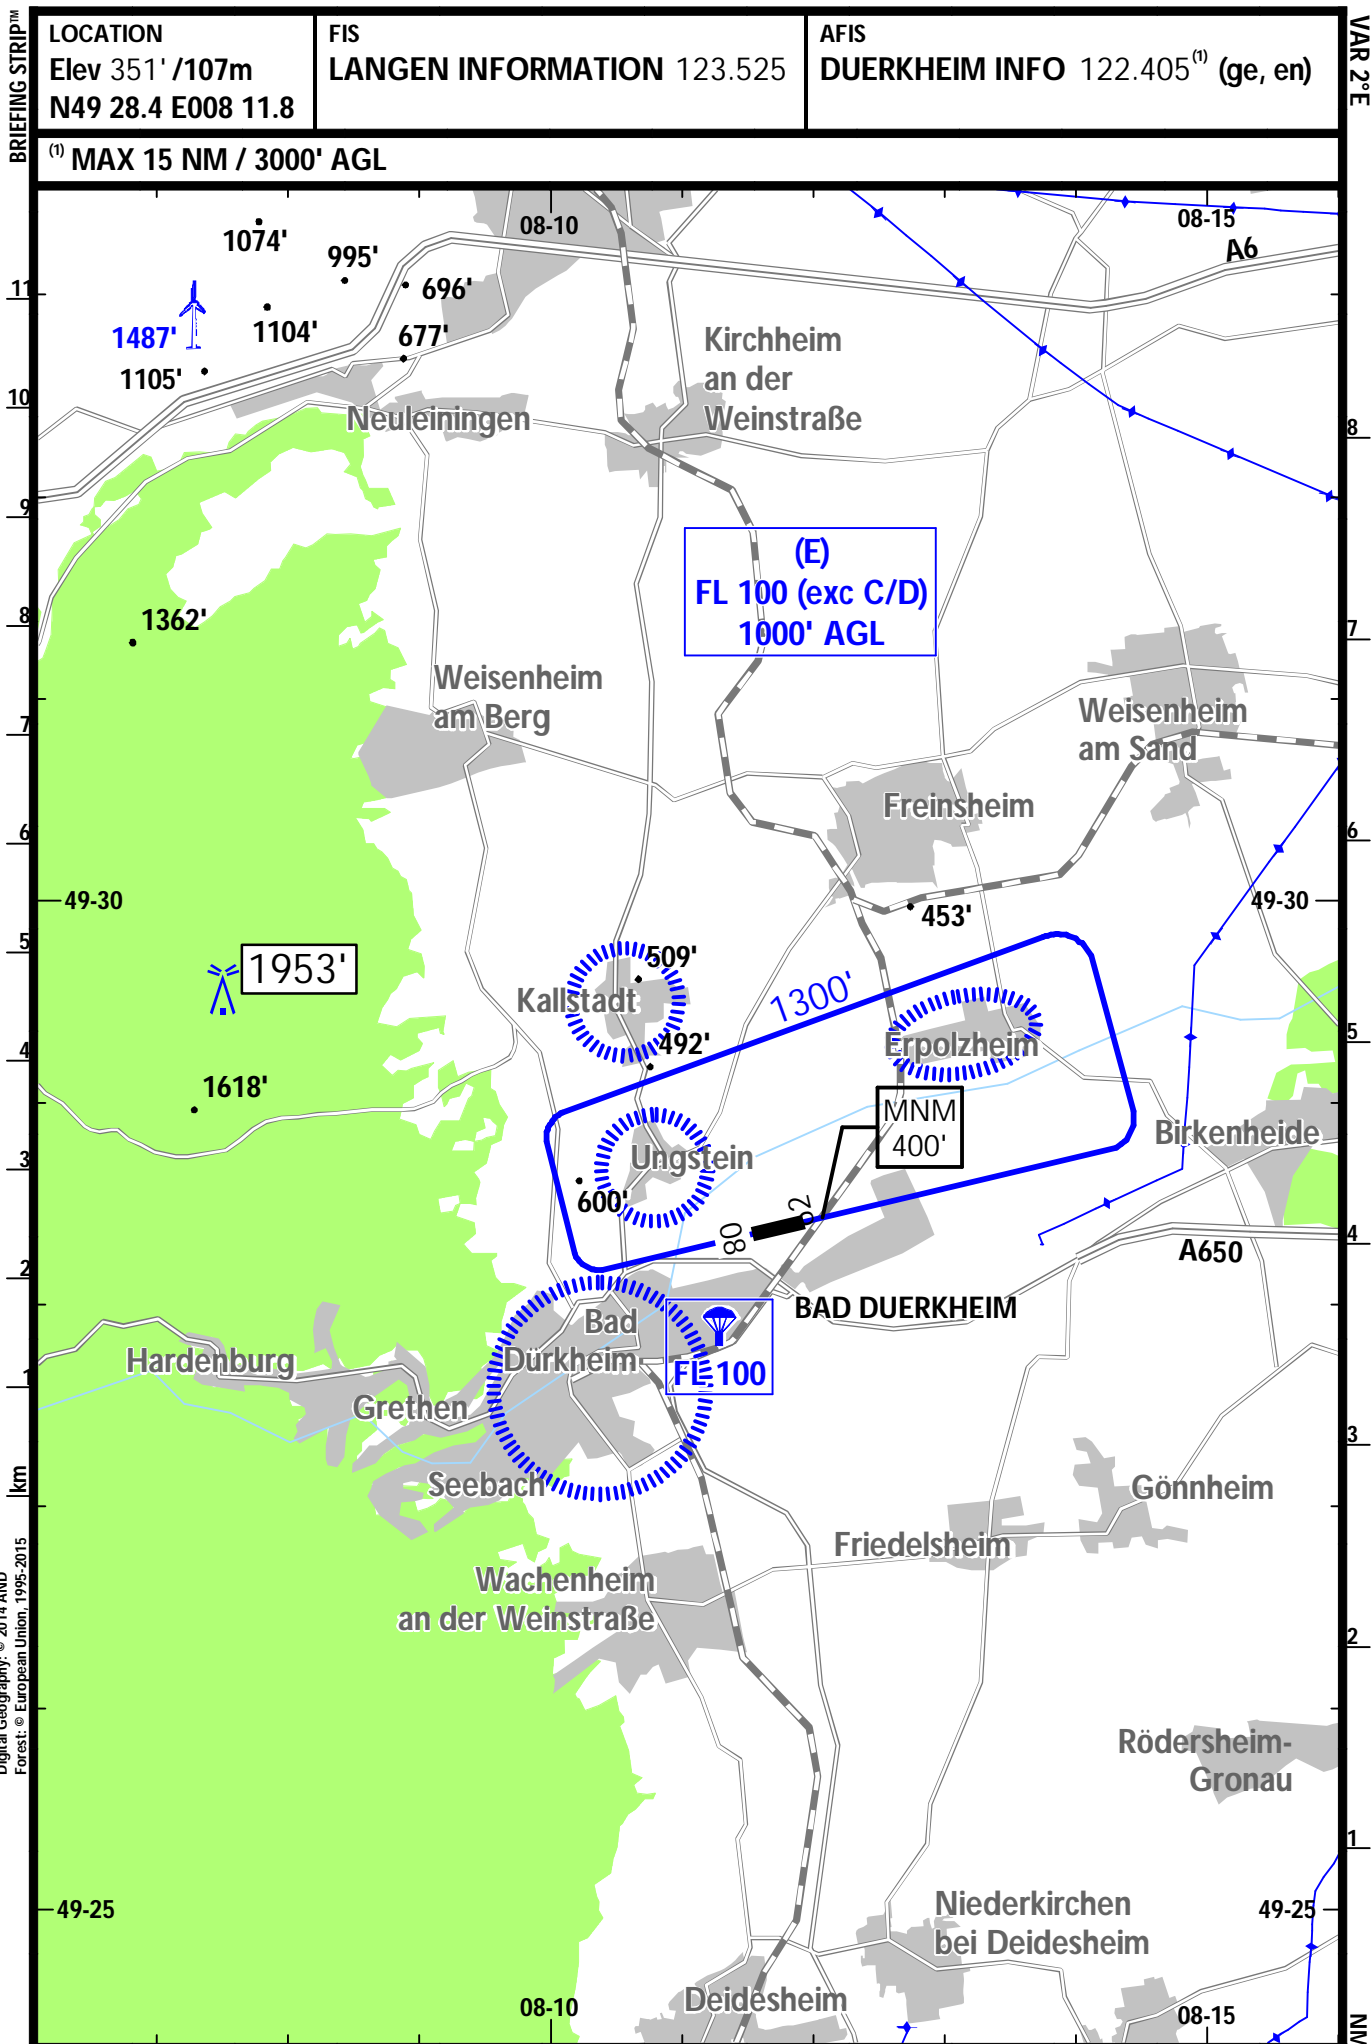

# EDRF BAD DUERKHEIM

03 APR 20

19-1

# BAD DUERKHEIM GERMANY

Digital Geography: © 2014 AND  
Forest: © European Union, 1995-2015