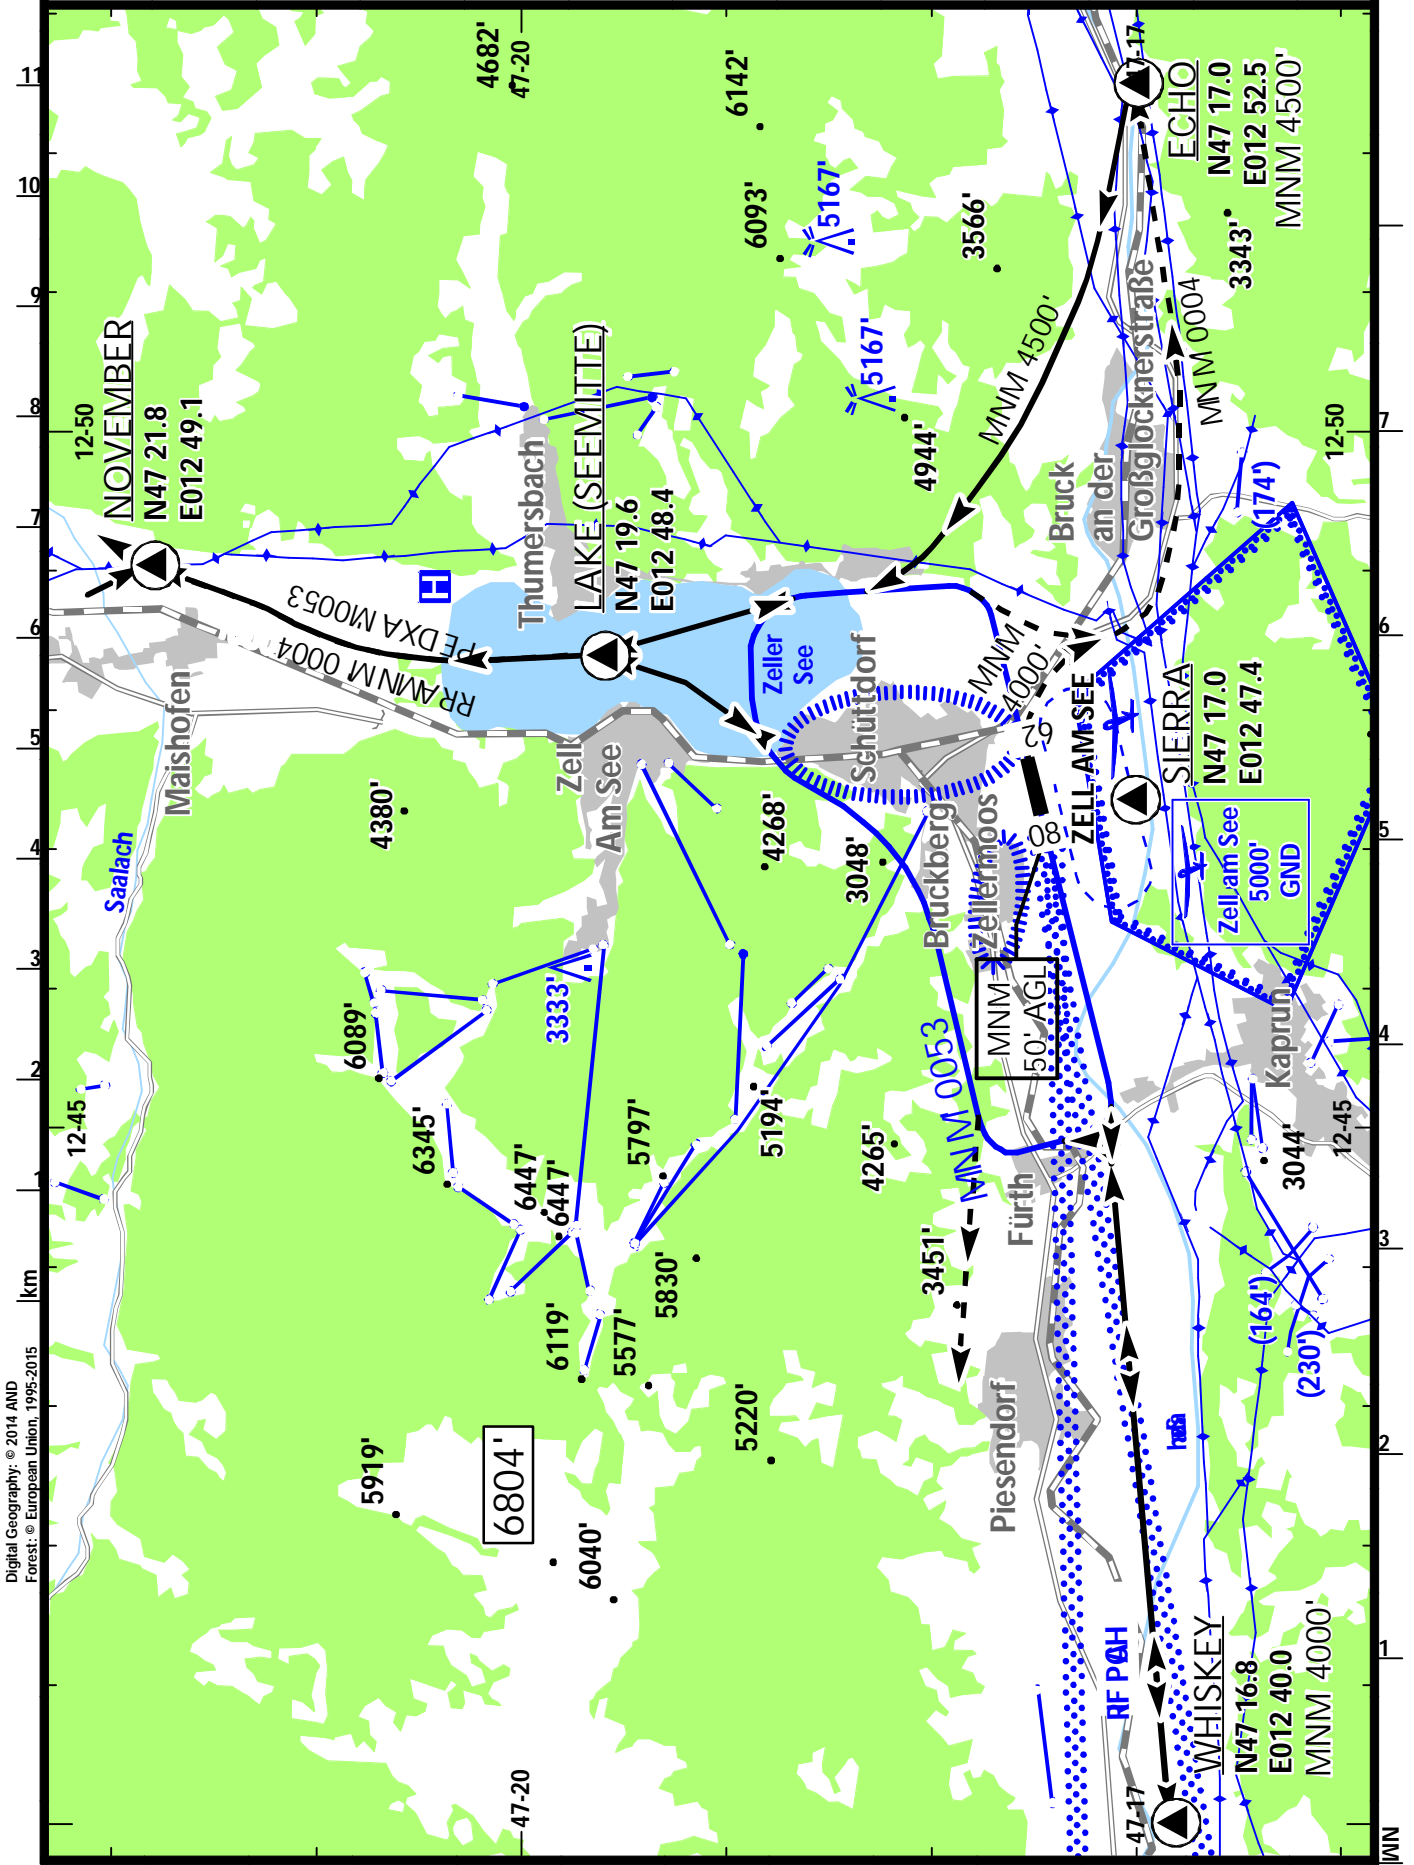

# ZELL AM SEE

ZELL AM SEE

26 JUL 19 **(19-1)**

AUSTRIA

BRIEFING STRIP™	LOCATION	FIS	AFIS
	Elev 2470' /753m	WIEN INFORMATION 124.400	ZELL AM SEE AERODROME 119.705 <sup>(1)</sup>
	N47 17.5 E012 47.5		

<sup>(1)</sup> EMERG phone in case of COM Failure +43(0)6542-56041.