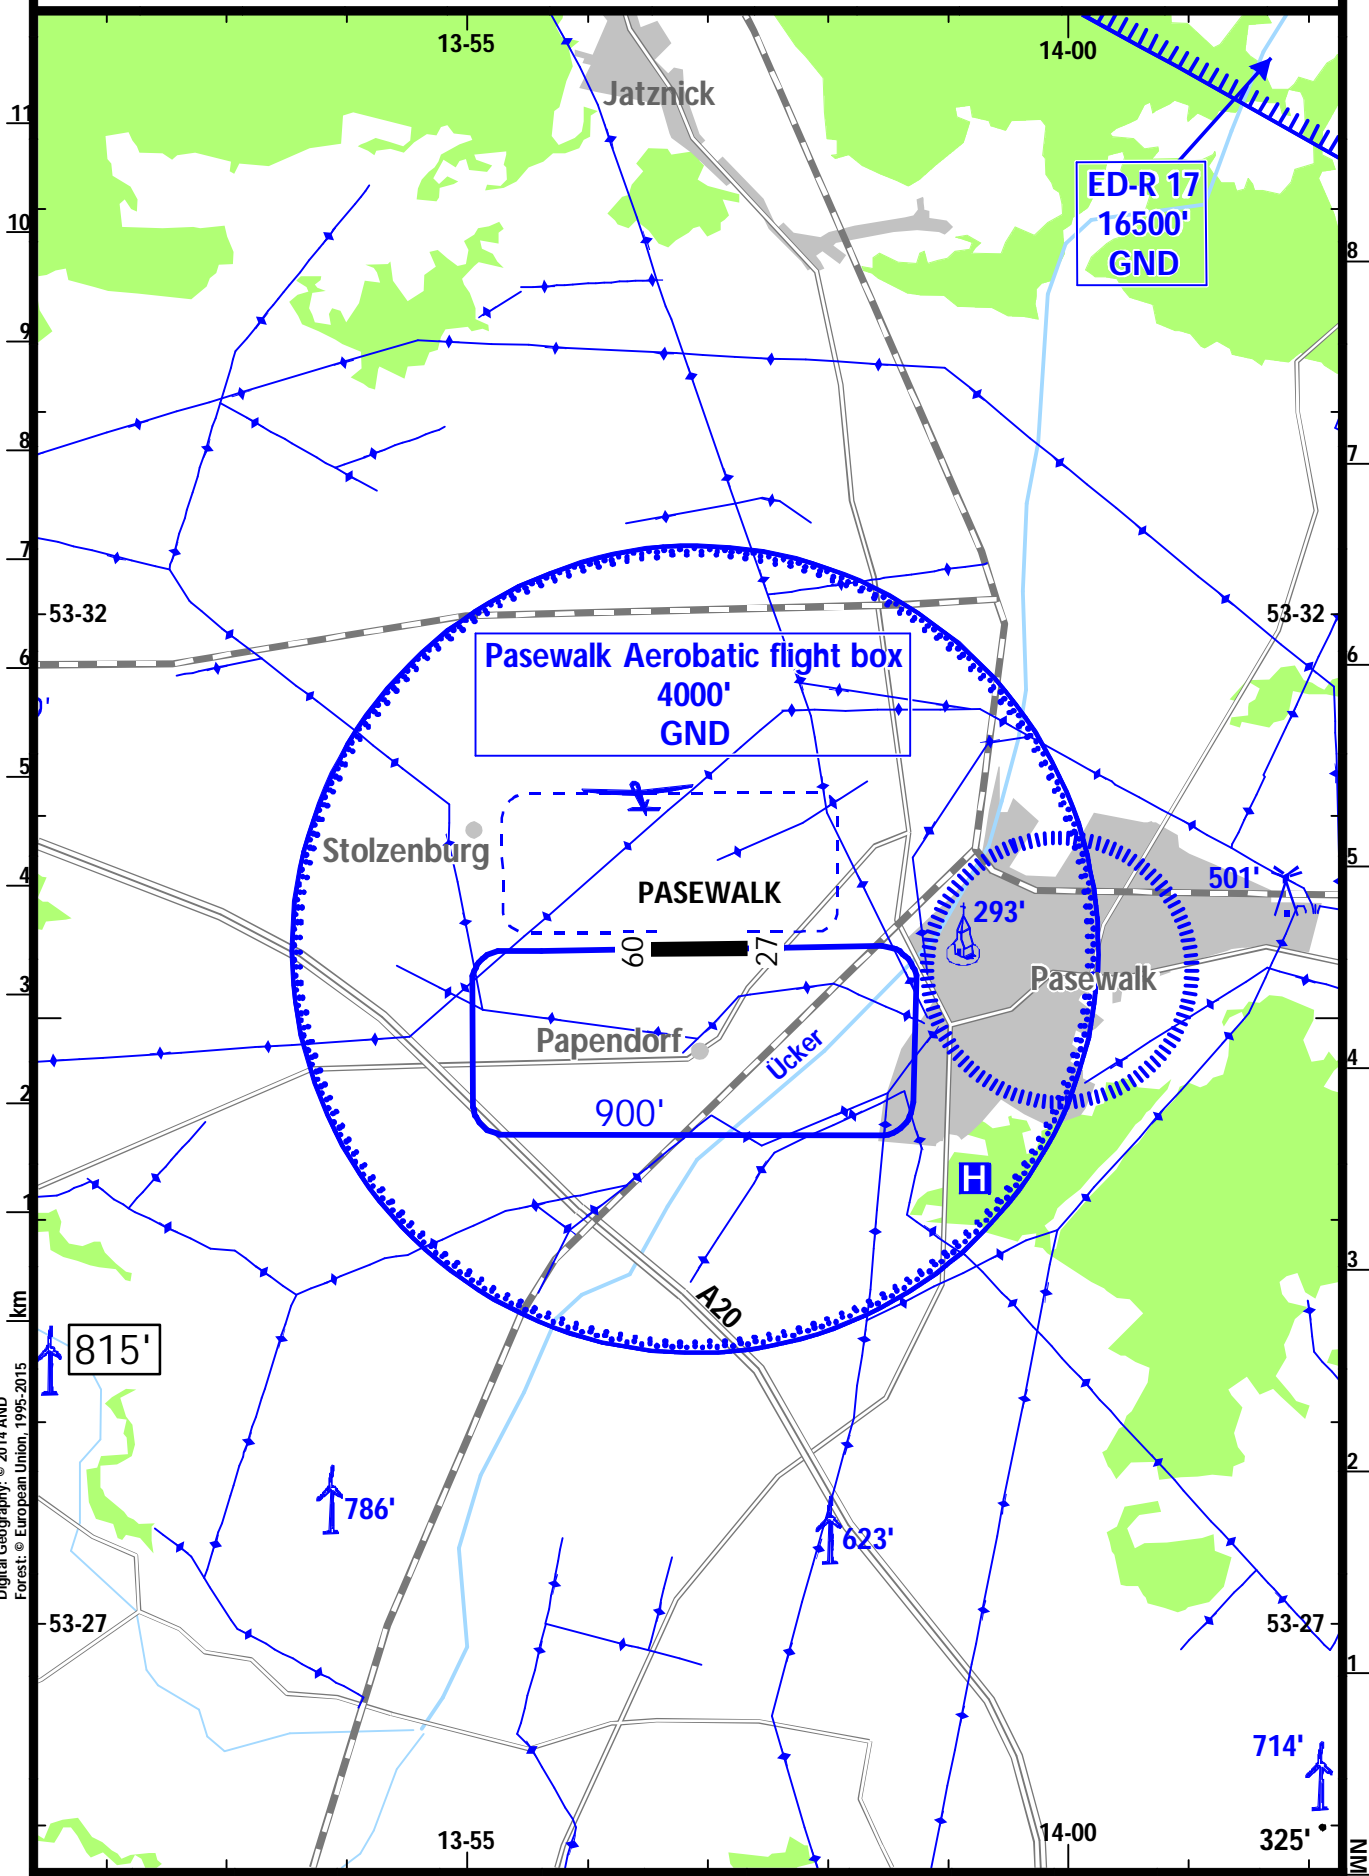

EDCV PASEWALK

04 MAY 18

19-1

PASEWALK GERMANY

BRIEFING STRIP™	LOCATION	FIS	AFIS
	Elev 72' /22m	BREMEN INFORMATION 132.650	PASEWALK INFO 125.860 ⁽¹⁾ (ge)
	N53 30.3 E013 56.9		

VAR 4°E

⁽¹⁾ 15 NM / 3000' AGL

Digital Geography: © 2014 AND
Forest: © European Union, 1995-2015