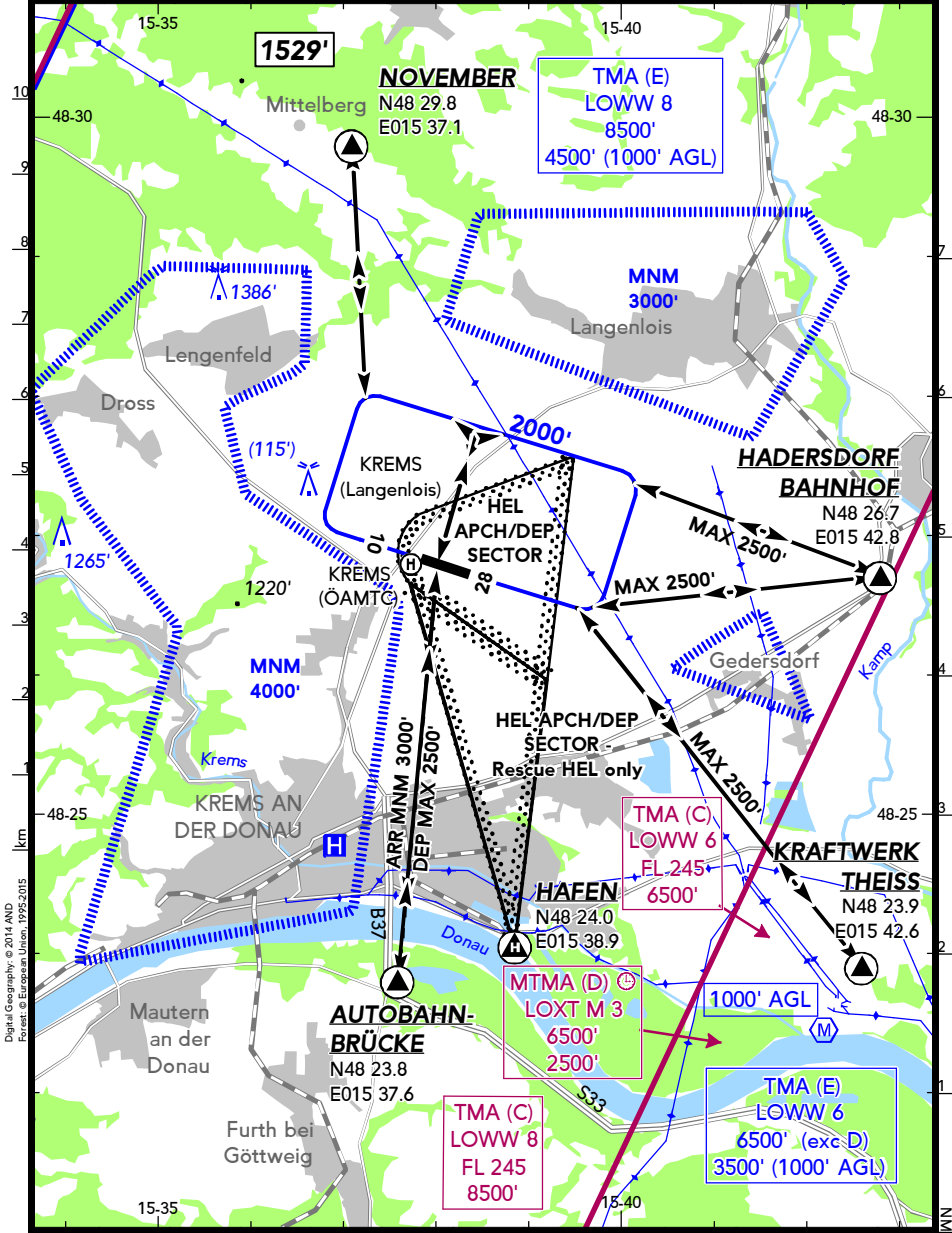

LOAG
LANGENLOIS

12 NOV 21 (19-1)

KREMS
AUSTRIA

BRIEFING STRIP™

LOCATION Elev 1035' /315m N48 26.8 E015 38.1	FIS WIEN INFORMATION 134.625 118.525⁽¹⁾	AIRSPACE TULLN RADAR 136.125⁽²⁾

AFIS
KREMS AERODROME/FLUGPLATZ 125.110

⁽¹⁾ also LOWW TMA   ⁽²⁾ LOXT MTMA