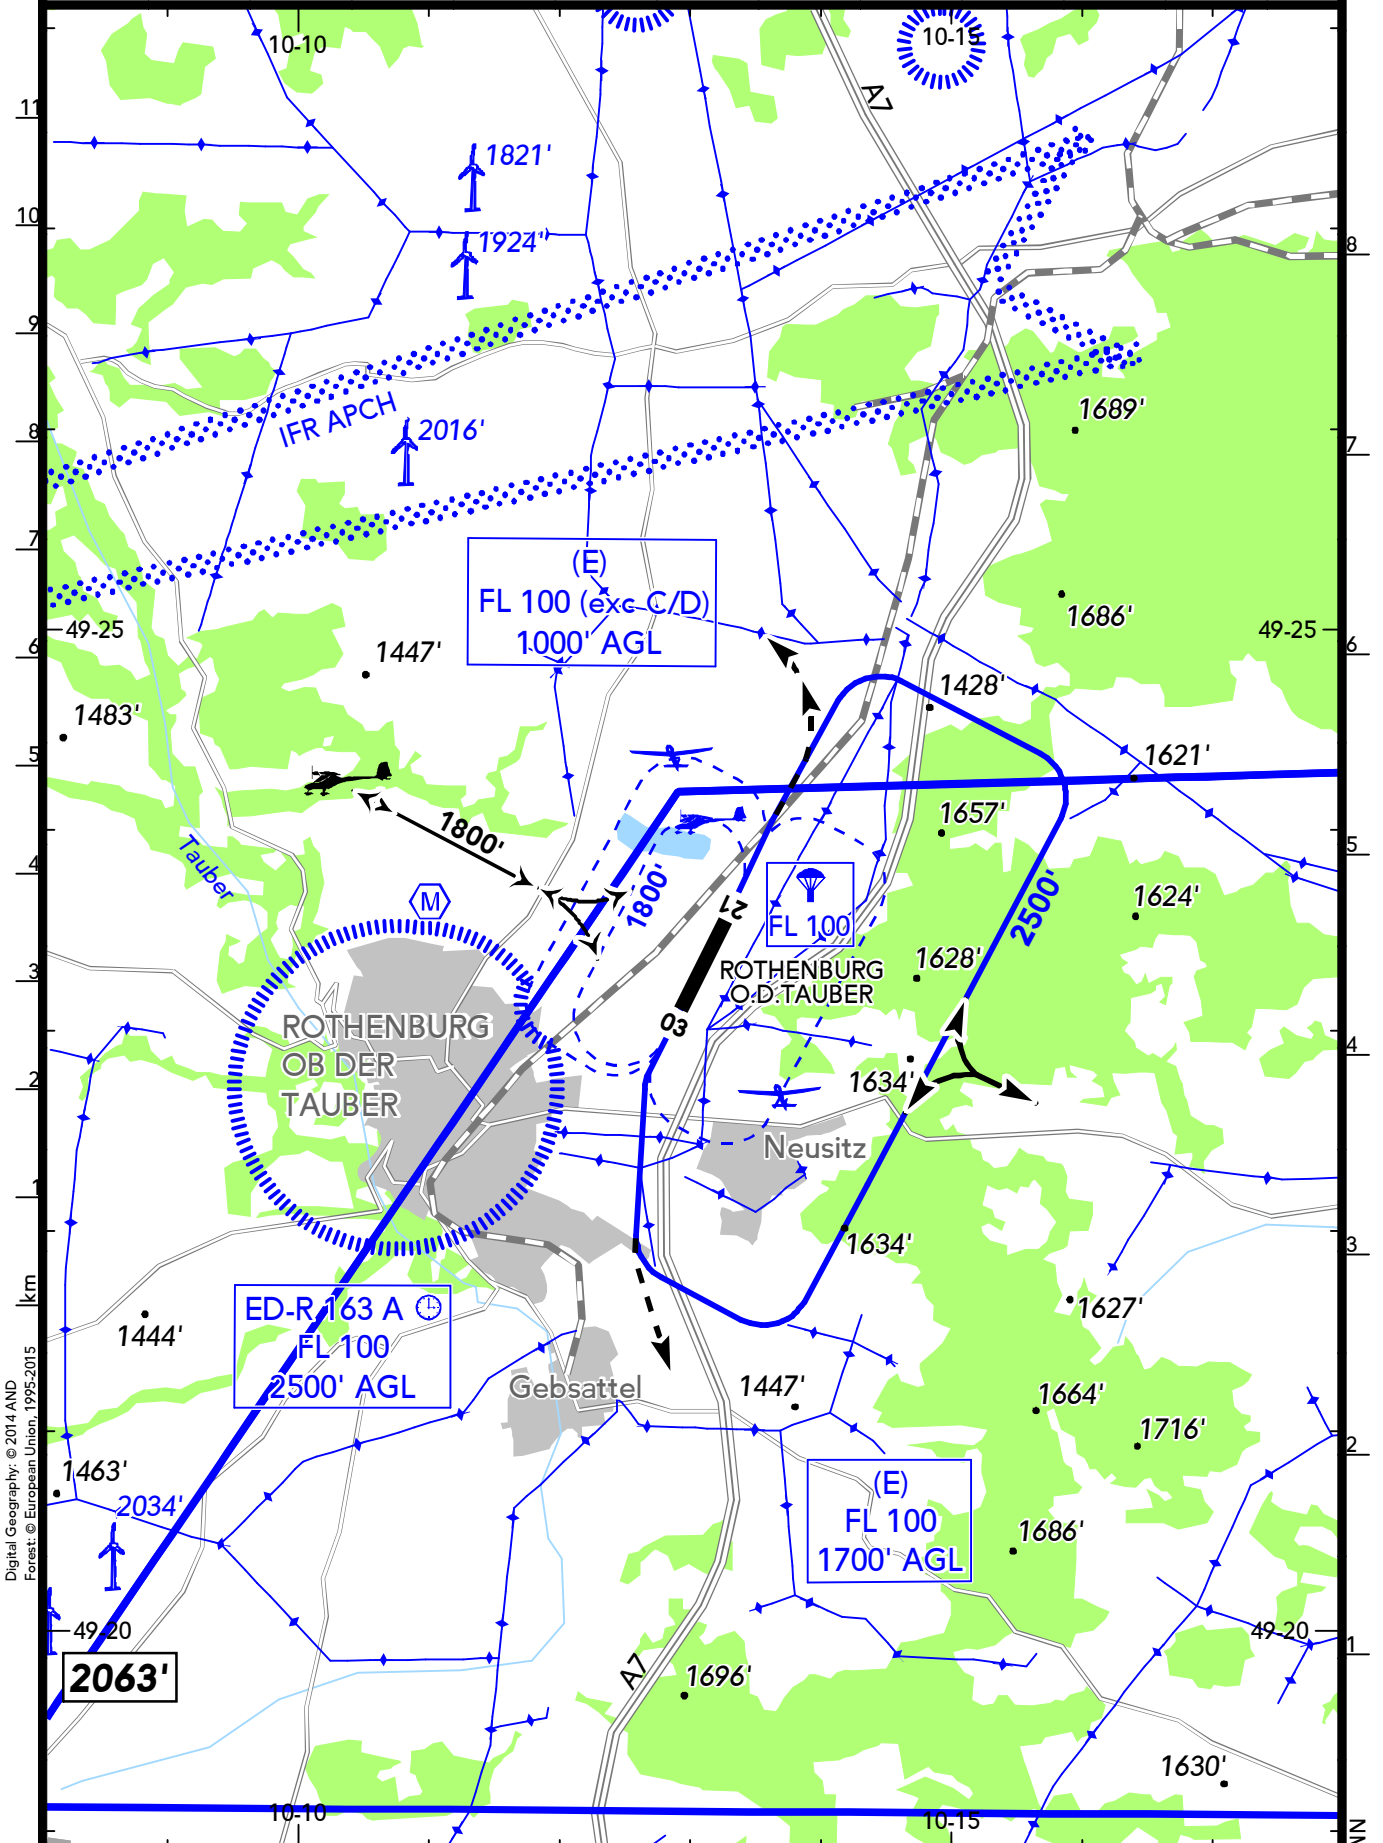

BRIEFING STRIP™

VAR 3°E

LOCATION
Elev 1309' /399m
N49 23.4 E010 13.1

FIS
LANGEN INFORMATION 119.150

ROTHENBURG INFO 128.360⁽¹⁾ (ge)

⁽¹⁾ 15 NM / 3000' AGL

Digital Geography: © 2014 AND
Forest: © European Union, 1995-2015