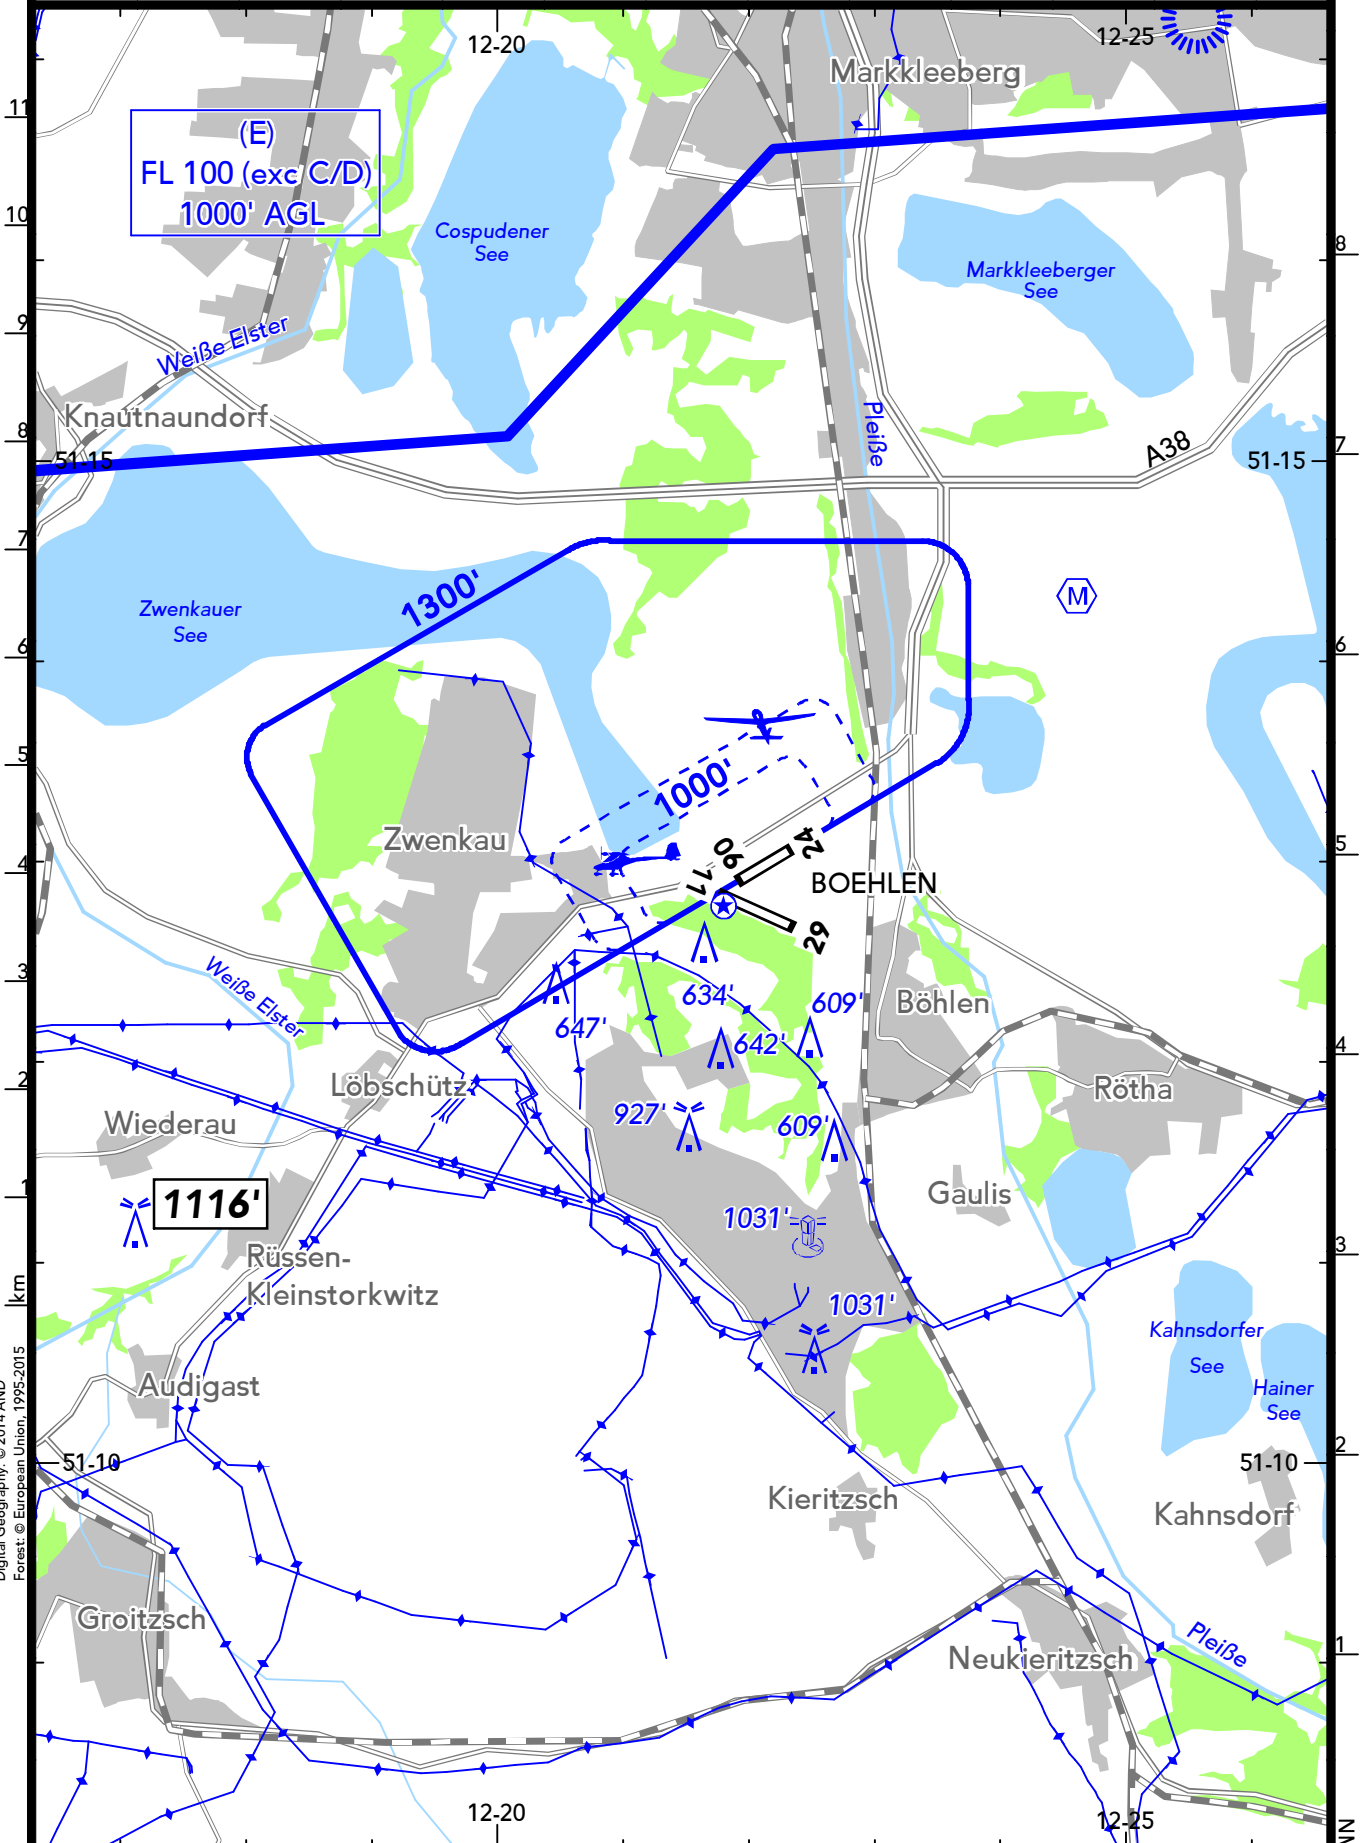

BRIEFING STRIP™

VAR 30°E

LOCATION
Elev 430' /131m
N51 12.9 E012 22.1

FIS
LANGEN INFORMATION 125.800

AFIS
BOEHLEN INFO 118.930⁽¹⁾ (ge)

⁽¹⁾ 15 NM / 3000' AGL

Digital Geography: © 2014 AND
Forest: © European Union, 1995-2015