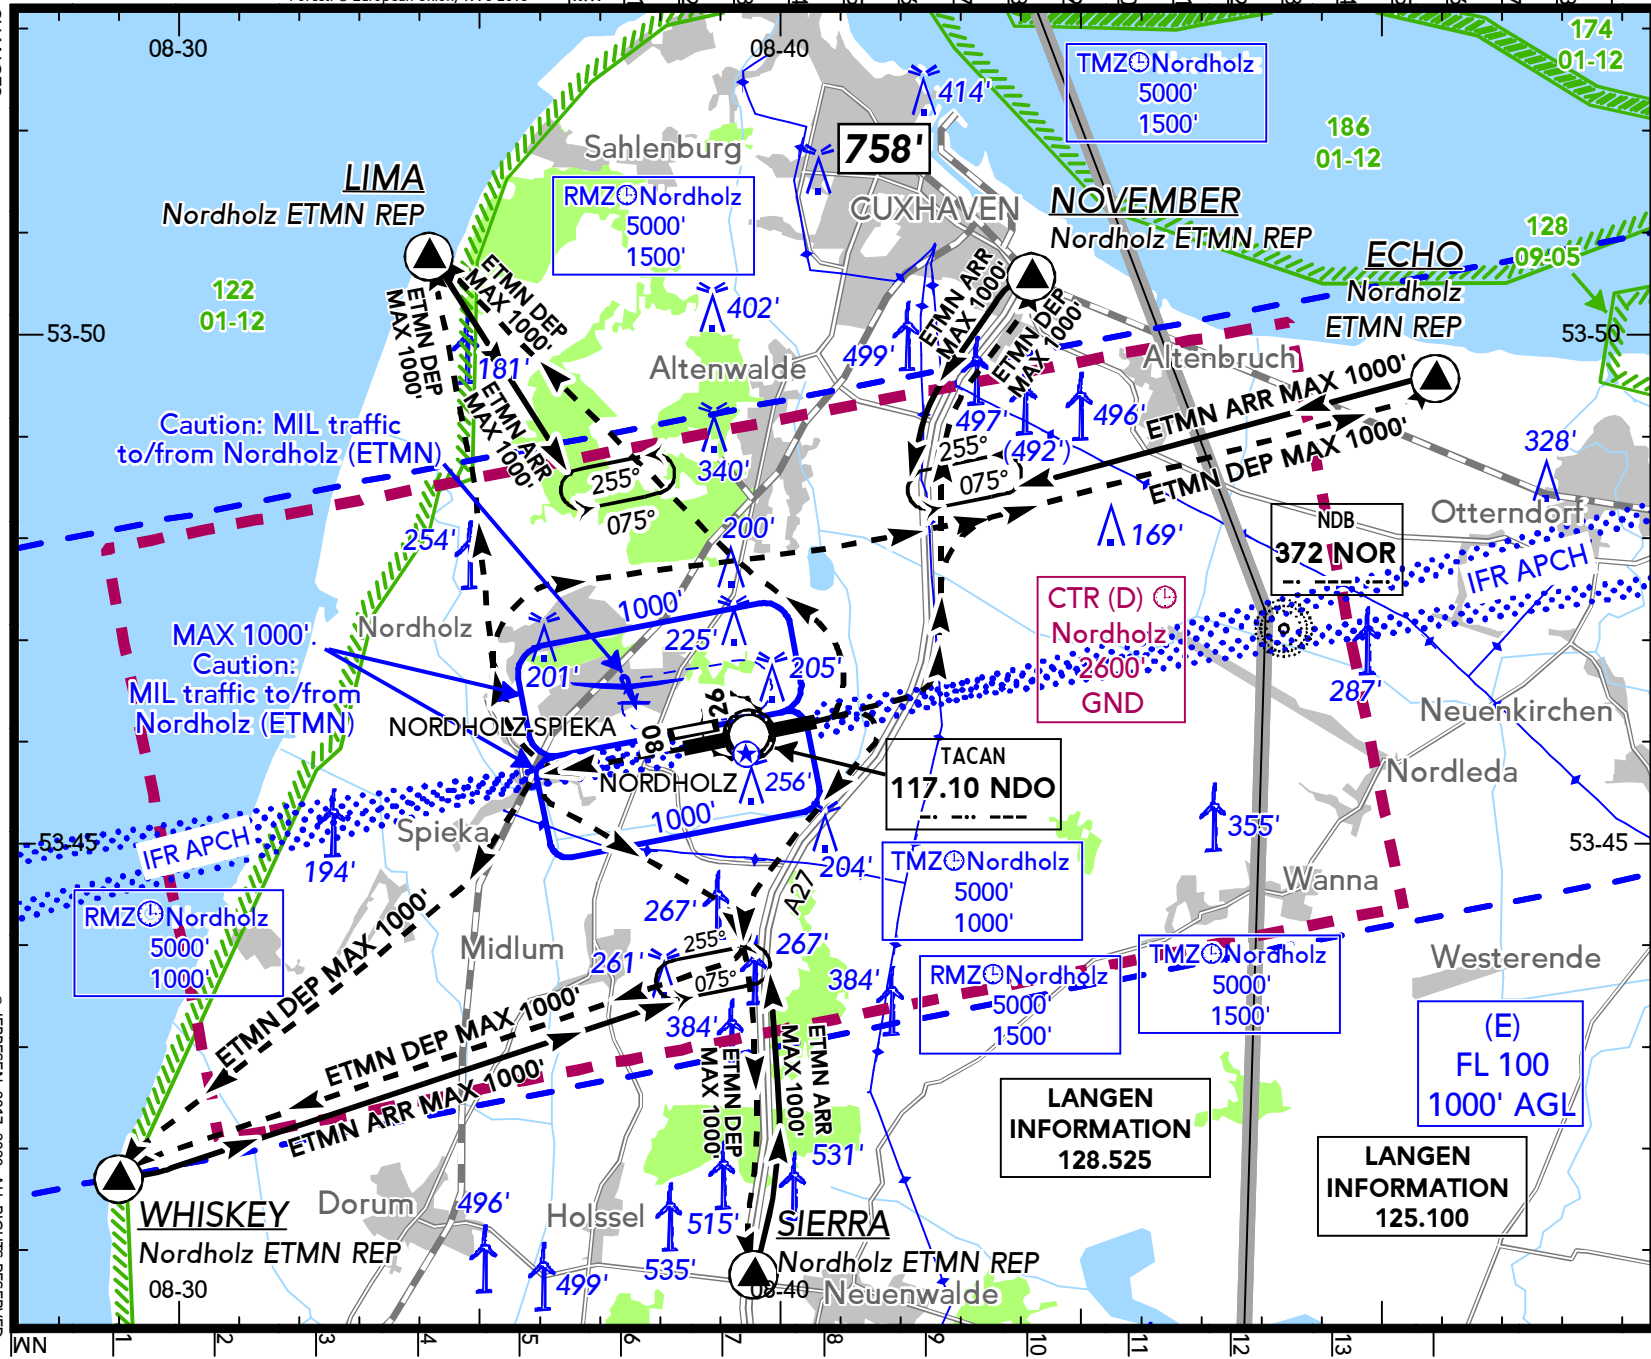

CHANGES: COM - Airspace - Routes - OBST.

© JEPPESEN, 2017, 2023. ALL RIGHTS RESERVED

Digital Geography: © 2014 AND
Forest: © European Union, 1995-2015

BRIEFING STRIP™

(1) Nordholz CTR (2) Nordholz RMZ (3) Nordholz TMZ (4) 15 NM / 3000' AGL	
SPIEKA RADIO 121.030 (4) (ge, en)	
LOCATION Elev 57' / 17m N53 46.1 E008 38.5	FIS LANGEN INFORMATION 128.525
AIRSPACE NORDHOLZ TOWER 131.255 (1) (2) NORDHOLZ RADAR 123.300 (2)	TMZ MONITOR 123.300 (3) SQUAWK 4460 (3)

EDXN
 NORDHOLZ-SPIEKA
 10 NOV 23
 (29-1)
 JEPPESEN
 NORDHOLZ-SPIEKA
 GERMANY

VAR 3°E